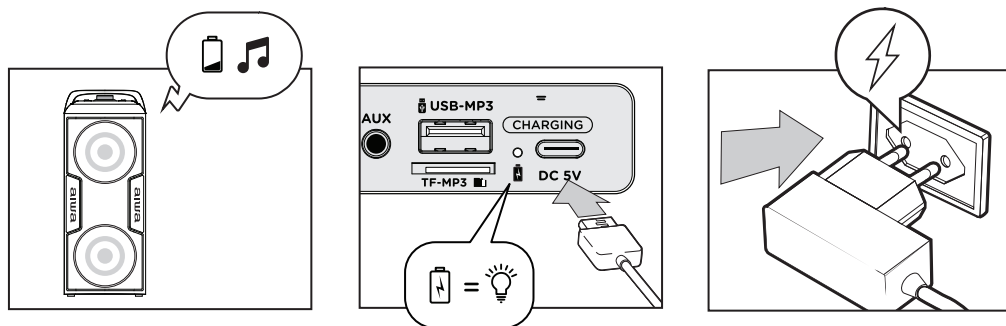

03. BATTERY CHARGE