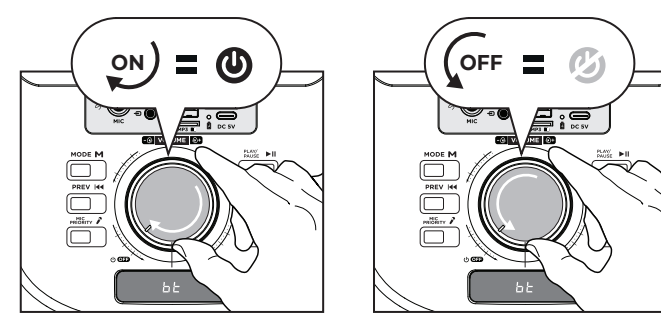

04. POWER ON/OFF