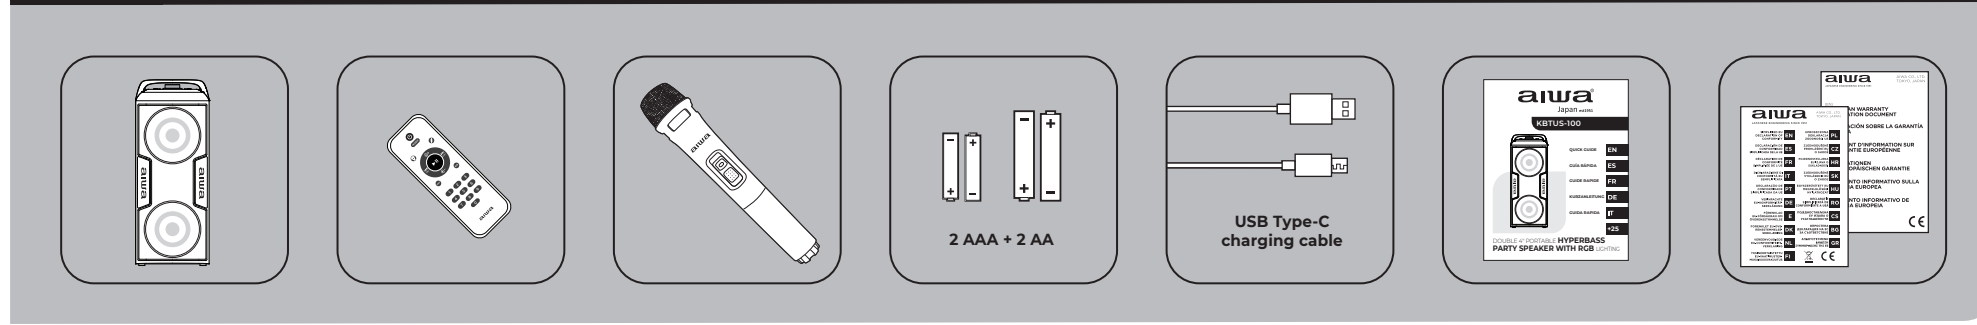

01. WHAT'S IN THE BOX?

02. OVERALL VIEW

- 1. **POWER /VOLUME:** Power ON&OFF. Increase or decrease volume.
- 2. **MODE:** Bluetooth/ USB MP3/ Radio/ TF Card/ Aux In
- 3. **PREVIOUS:** Previous song/ FM station
- 4. **MIC PRIORITY**
- 5. **PLAY/ PAUSE/ TWS:** Play/pause music Scan & search FM stations / TWS
- 6. **NEXT:** Next song/ FM station
- 7. **LIGHTS**
- 8. **LED DISPLAY**
- 9. **MIC JACK**
- 10. **AUX-IN PORT**
- 11. **TF-CARD SLOT**
- 12. **USB TYPE-A SLOT**
- 13. **CHARGING INDICATOR LIGHTS**
- 14. **DC INPUT**