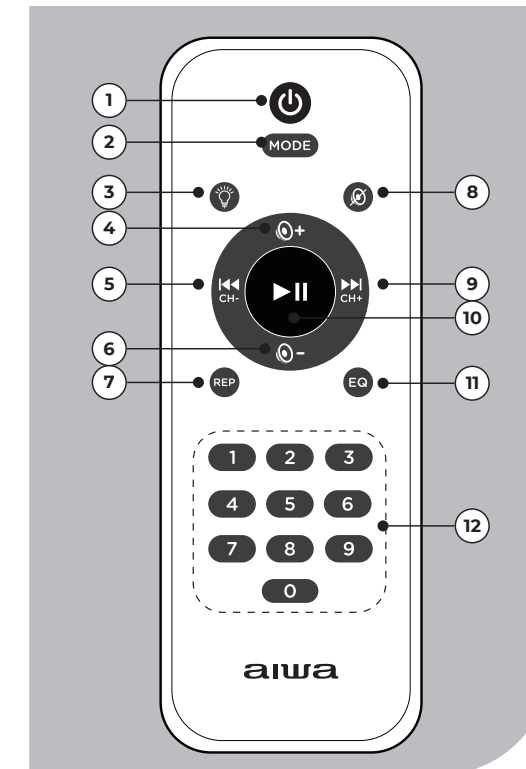

- RECHARGEABLE BATTERY** 2400mAh
- HYPER BASS** POWERFUL SOUND
- COMPATIBLE** (Apple, Android, Windows)
- SUITABLE FOR ALL DEVICES**
- PLAY YOUR MP3** USB & TF CARD
- AUX IN**
- FM** DIGITAL RADIO
- RGB "FLAME" LIGHTING**
- TWS** TRUE WIRELESS STEREO

01. WHAT'S IN THE BOX?

02. OVERALL VIEW

- 1. **POWER /VOLUME:** Power ON&OFF. Increase or decrease volume.
- 2. **MODE:** Bluetooth/ USB MP3/ Radio/ TF Card/ Aux In
- 3. **PREVIOUS:** Previous song/ FM station
- 4. **MIC PRIORITY**
- 5. **PLAY/ PAUSE/ TWS:** Play/pause music Scan & search FM stations / TWS
- 6. **NEXT:** Next song/ FM station
- 7. **LIGHTS**
- 8. **LED DISPLAY**
- 9. **MIC JACK**
- 10. **AUX-IN PORT**
- 11. **TF-CARD SLOT**
- 12. **USB TYPE-A SLOT**
- 13. **CHARGING INDICATOR LIGHTS**
- 14. **DC INPUT**