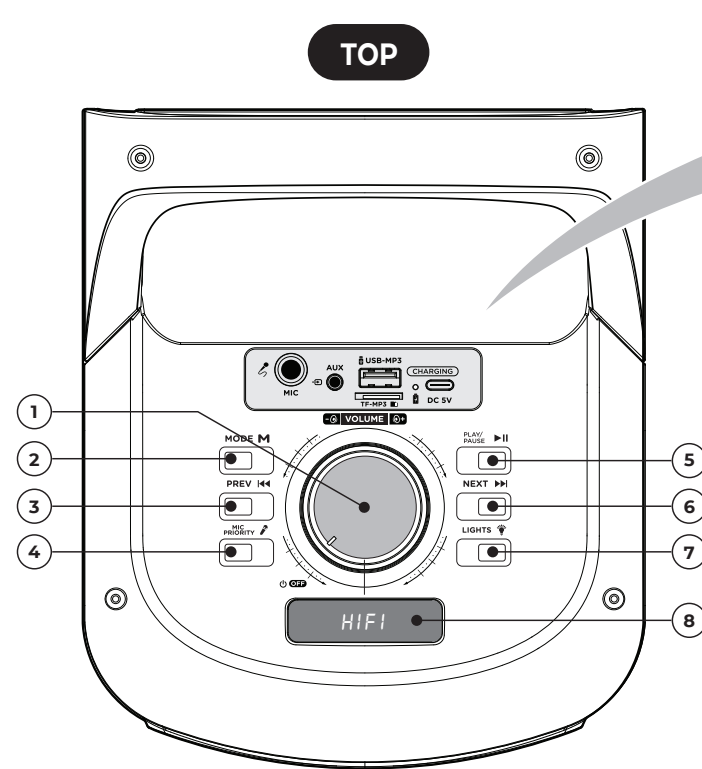

01. WHAT'S IN THE BOX?

02. OVERALL VIEW

- 1. **POWER /VOLUME:** Power ON&OFF. Increase or decrease volume.
- 2. **MODE:** Bluetooth/ USB MP3/ Radio/ TF Card/ Aux In
- 3. **PREVIOUS:** Previous song/ FM station
- 4. **MIC PRIORITY**
- 5. **PLAY/ PAUSE/ TWS:** Play/pause music Scan & search FM stations / TWS
- 6. **NEXT:** Next song/ FM station
- 7. **LIGHTS**
- 8. **LED DISPLAY**
- 9. **MIC JACK**
- 10. **AUX-IN PORT**
- 11. **TF-CARD SLOT**
- 12. **USB TYPE-A SLOT**
- 13. **CHARGING INDICATOR LIGHTS**
- 14. **DC INPUT**