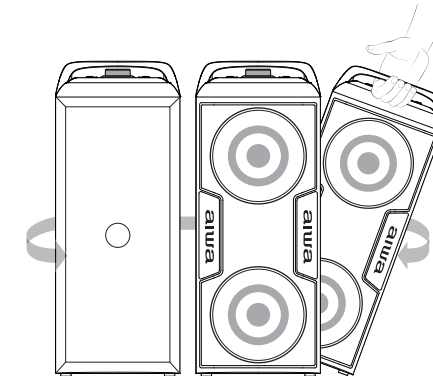

01. WHAT'S IN THE BOX?

02. OVERALL VIEW

- 1. **POWER /VOLUME:** Power ON&OFF. Increase or decrease volume.
- 2. **MODE:** Bluetooth/ USB MP3/ Radio/ TF Card/ Aux In
- 3. **PREVIOUS:** Previous song/ FM station
- 4. **MIC PRIORITY**
- 5. **PLAY/ PAUSE/ TWS:** Play/pause music Scan & search FM stations / TWS
- 6. **NEXT:** Next song/ FM station
- 7. **LIGHTS**
- 8. **LED DISPLAY**
- 9. **MIC JACK**
- 10. **AUX-IN PORT**
- 11. **TF-CARD SLOT**
- 12. **USB TYPE-A SLOT**
- 13. **CHARGING INDICATOR LIGHTS**
- 14. **DC INPUT**