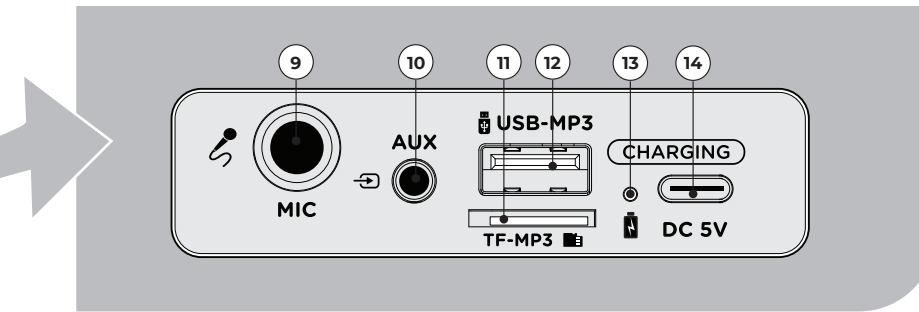

01. WHAT'S IN THE BOX?

02. OVERALL VIEW

- 1. **POWER /VOLUME:** Power ON&OFF. Increase or decrease volume.
- 2. **MODE:** Bluetooth/ USB MP3/ Radio/ TF Card/ Aux In
- 3. **PREVIOUS:** Previous song/ FM station
- 4. **MIC PRIORITY**
- 5. **PLAY/ PAUSE/ TWS:** Play/pause music Scan & search FM stations / TWS
- 6. **NEXT:** Next song/ FM station
- 7. **LIGHTS**
- 8. **LED DISPLAY**
- 9. **MIC JACK**
- 10. **AUX-IN PORT**
- 11. **TF-CARD SLOT**
- 12. **USB TYPE-A SLOT**
- 13. **CHARGING INDICATOR LIGHTS**
- 14. **DC INPUT**