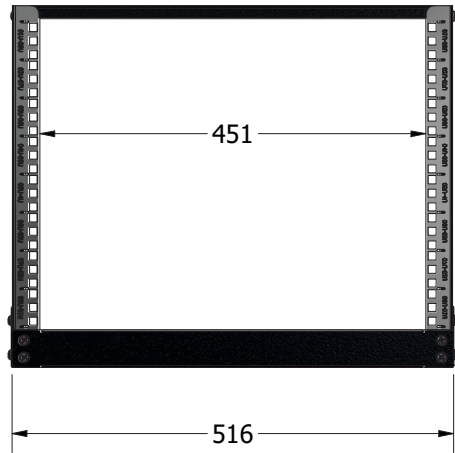

FRONT ISOMETRIC IMAGES

REAR ISOMETRIC IMAGES

**TECHNICAL DETAILS;**

*Front View*

*Side View*

*Rear View*

*Top View*

*Front Isometric View*

SIZE	DIMENSIONS		
	W	D	H
<b>4U</b>	516mm	300mm	244.4mm
<b>6U</b>	516mm	300mm	333.3mm
<b>8U</b>	516mm	300mm	422.2mm
<b>12U</b>	516mm	300mm	600mm

**EXPLODED PRODUCT DETAILS;**