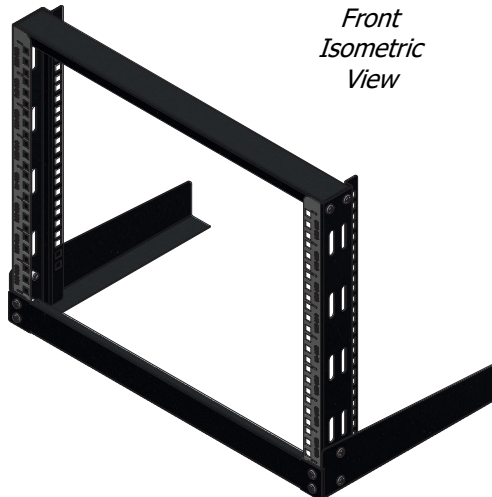

FRONT ISOMETRIC IMAGES

REAR ISOMETRIC IMAGES

**TECHNICAL DETAILS;**

*Front View*

*Side View*

*Rear View*

*Top View*

*Front Isometric View*

SIZE	DIMENSIONS		
	W	D	H
<b>4U</b>	516mm	300mm	244.4mm
<b>6U</b>	516mm	300mm	333.3mm
<b>8U</b>	516mm	300mm	422.2mm
<b>12U</b>	516mm	300mm	600mm

**EXPLODED PRODUCT DETAILS;**