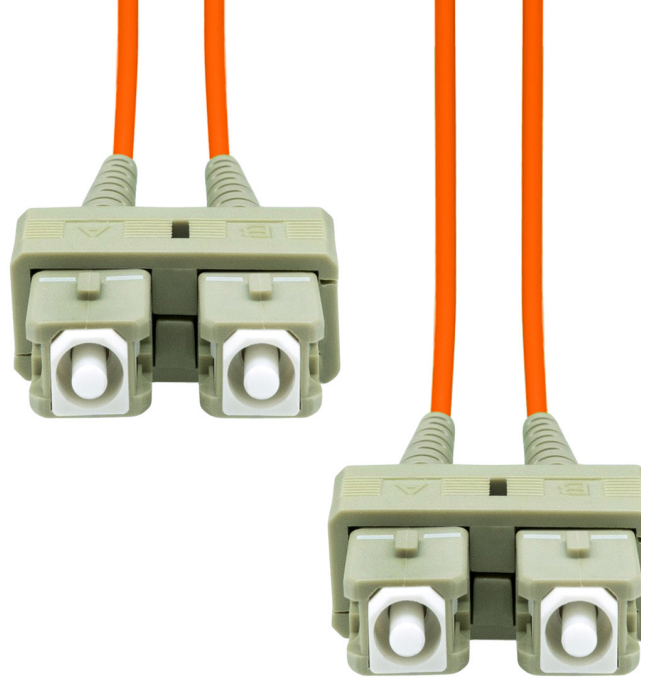

# SC-SC UPC OM1 Fiber Cable

7m

Connector 1	SC/UPC
Connector 1 Gender	Male
Connector 2	SC/UPC
Connector 2 Gender	Male
Fiber Optic Type	OM1
Full Duplex	Yes
Fiber Mode Structure	Multi-mode
Cable Type	LSZH
Cable Length	7m
Product Color	Orange
Cable Material	Fiber Optic
Jacket Material	LSZH
Cable Core Diameter	2mm
Cable Cladding Diameter	0.125mm
Bending radius	25 - 50mm
Weight	54g
Insertion Loss	≤ 0.30 dB
Return Loss	≥ 55 dB
Data Transfer Rate	2 Gbps
Operating Temperature	-20° to 70° C
RoHS Compliance	Yes
Country of Origin	China
Plug and Play	Yes

Part no. FO-SCSCOM1D-007

When engineering a high speed and bandwidth heavy network over long distances, there is no doubt that a fiber optic cable network is the most efficient and cost-effective choice.