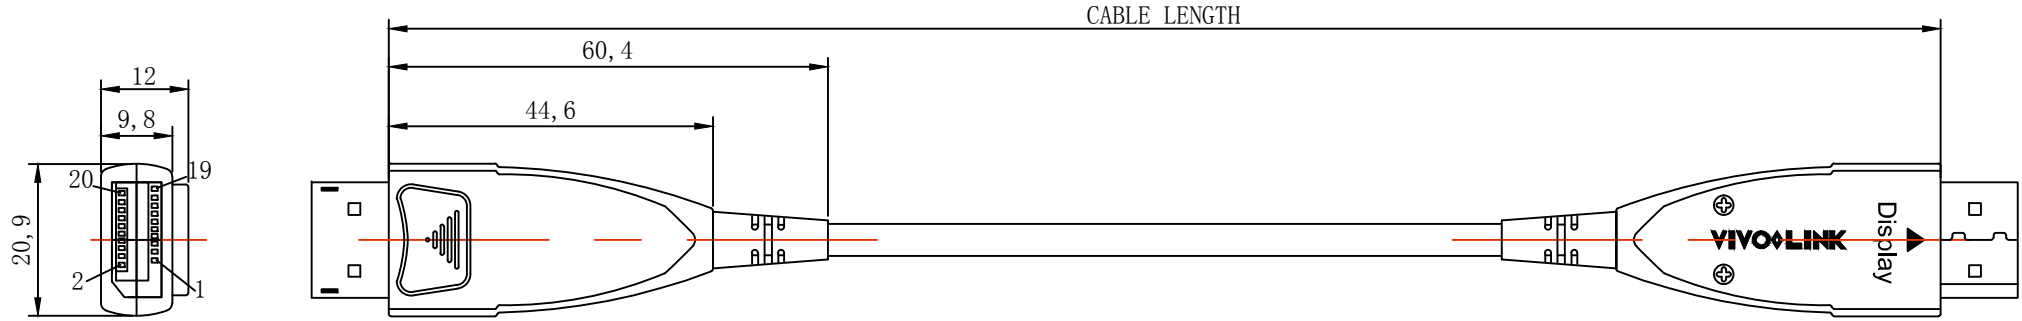

RoHS

REV.	DESCRIPTION	DATE
A		2020-09-10
B		

NO.	SPECIFICATION
①	OPTIC FIBER DP CABLE
②	METAL MOULDING
③	DP CONNECTOR MALE

1. Fully compliant to DP 1.4V specification, Supporting 7680*4320 60Hz or 4096 * 2160/144Hz
2. Fully HDCP2.2 compliant
3. Support digital audio and video at speed of 32 Gigabit per second

ITEM NO.	LENGTH
PRODPOP10	10
PRODPOP15	15
PRODPOP20	20
PRODPOP30	30
PRODPOP40	40
PRODPOP50	50

CABLE SPECIFICATION

TITLE	OPTIC FIBER DP CABLE		
DRAWING NO:		DRAWER	001
REV.	A	CHECKED	
		APPROVED	
VIVO LINK			