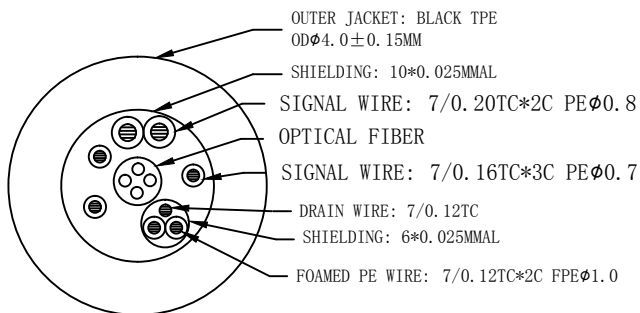

RoHS

REV.	DESCRIPTION	DATE
A		2020-09-10
B		

NO.	SPECIFICATION
①	OPTIC FIBER DP CABLE
②	METAL MOULDING
③	DP CONNECTOR MALE

1. Fully compliant to DP 1.4V specification, Supporting 7680*4320 60Hz or 4096 * 2160/144Hz
2. Fully HDCP2.2 compliant
3. Support digital audio and video at speed of 32 Gigabit per second

ITEM NO.	LENGTH
PRODPOP10	10
PRODPOP15	15
PRODPOP20	20
PRODPOP30	30
PRODPOP40	40
PRODPOP50	50

CABLE SPECIFICATION

TITLE	OPTIC FIBER DP CABLE		
DRAWING NO:		DRAWER	001
REV.	A	CHECKED	
		APPROVED	
VIVO LINK			