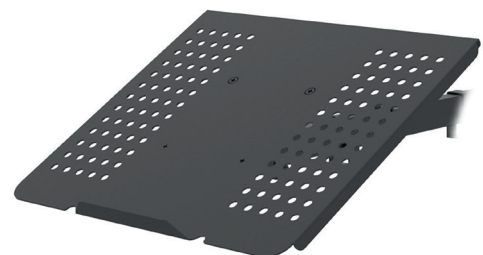

UK1420
MODEL

UK710202
PART NUMBER

8436617920783
EAN

18436617920780
GTIN-14

Description

- Compatible with monitors up to 32" and laptops up to 15.6".
- Maximum load capacity: 10 kg (22 lbs) for the monitor and 8 kg (17.637 lbs) for the laptop.
- Maximum VESA: 100 x 100 / 75 x 75 mm.
- Height: 410 mm.
- Tilt: +90° ~ -90°.
- Swivel: 180°.
- Rotation: 360°.
- Desk mount via C-clamp or grommet hole installation.
- Integrated cable management.
- Multilingual instruction manual included.

Gallery

SIDE

SIDE

TECHNICAL SPECIFICATIONS
DESKTOP STAND UK1420

SCREEN SIZE	13" - 32"
LAPTOP BASE	15.6"
HEIGHT	410 mm
WEIGHT	3,3 kg
MATERIAL	Steel
MAXIMUM LOAD WEIGHT	10 kg (22 lbs) for monitor / 8 kg for laptop
TILT	+90°~-90°
ROTATION	360°
VESA	100 x 100 / 75 x 75 mm