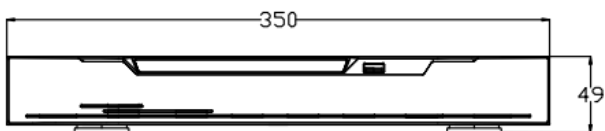

OVERVIEW

Video and Audio

Analog Video Input	16-ch BNC
AHD Input	8MP, 5MP, 4MP, 3MP, 1080P, 720P, D1
TVI Input	8MP, 5MP, 4MP, 3MP, 1080P, 720P, D1
CVI Input	8MP, 5MP, 4MP, 3MP, 1080P, 720P, D1
CVBS Input	PAL/NTSC
IP Video Input	16+8ch, each channel up to 5MP
Audio In/Out	6/1
Two-way Talk	N/A
HDMI Output	3840×2160, 1920×1080, 1280×1024, 1024×768
VGA Output	1920×1080, 1280×1024, 1024×768
CVBS Output	Support
Synchronous Playback	16/9/4/1

SATA	2 SATA interfaces
Capacity	Up to 8TB capacity for each disk

Interface

Alarm In/Out	4/1
USB Interface	2 ports (USB 2.0 x 2)
RS485	Support

General

Power Supply	DC12V/4A
Power Consumption	Max 15W (without HDD)
Working Temperature	-10 °C ~ 50 °C (14 °F ~ 122 °F)
Working Humidity	Less than 90% RH
Dimensions (W×D×H)	350 x 305 x 49 mm (13.78 × 12.01 × 1.93 inch)
Net Weight	1.8 kg (3.97 lb)