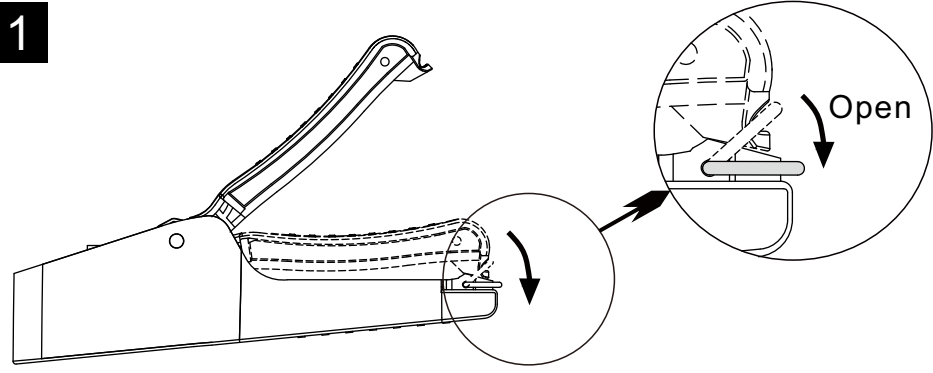

ETC(Easy Tool to Crimp) User Guide

Slide Block

Slide Block Color	Suitable Product
Black	180° KSJ
Yellow	Toolless Plug / 90° KSJ
Gray	180° Cat8&Cat6A KSJ

3

4

1

2

5