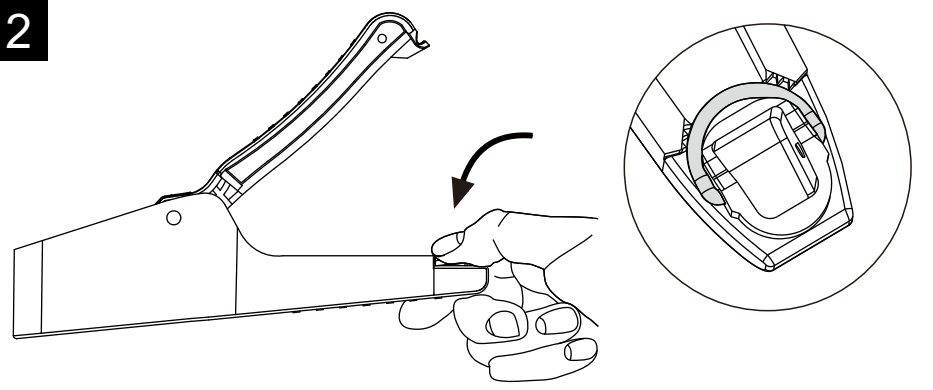

ETC(Easy Tool to Crimp) User Guide

Slide Block

Slide Block Color	Suitable Product
Black	180° KSJ
Yellow	Toolless Plug / 90° KSJ
Gray	180° Cat8&Cat6A KSJ

3

4

1

2

5