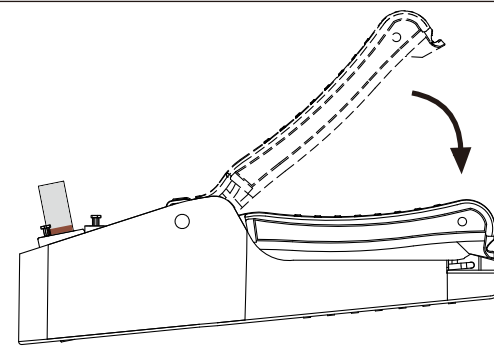

ETC(Easy Tool to Crimp) User Guide

Slide Block

Slide Block Color	Suitable Product
Black	180° KSJ
Yellow	Toolless Plug / 90° KSJ
Gray	180° Cat8&Cat6A KSJ

3

4

1

2

5