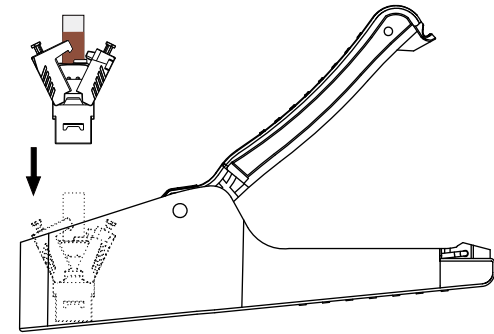

ETC(Easy Tool to Crimp) User Guide

Slide Block

Slide Block Color	Suitable Product
Black	180° KSJ
Yellow	Toolless Plug / 90° KSJ
Gray	180° Cat8&Cat6A KSJ

3

4

1

2

5