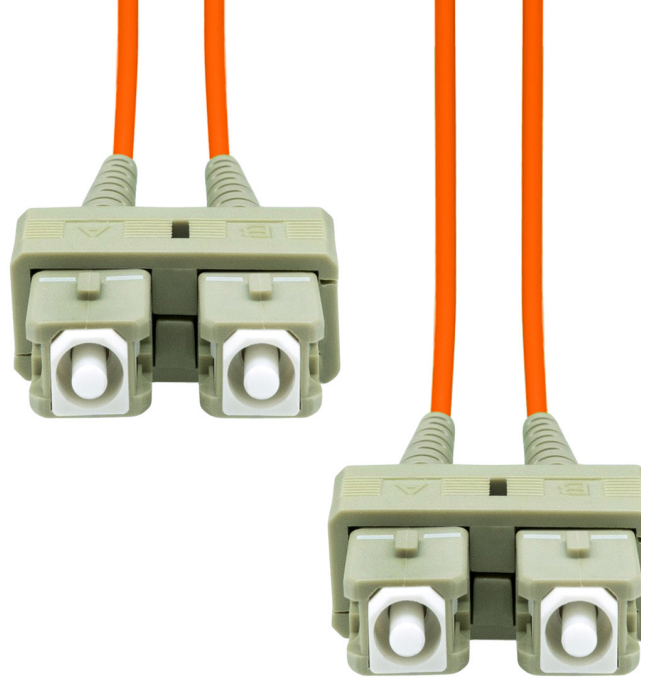

SC-SC UPC OM1 Fiber Cable

5m

Connector 1	SC/UPC
Connector 1 Gender	Male
Connector 2	SC/UPC
Connector 2 Gender	Male
Fiber Optic Type	OM1
Full Duplex	Yes
Fiber Mode Structure	Multi-mode
Cable Type	LSZH
Cable Length	5m
Product Color	Orange
Cable Material	Fiber Optic
Jacket Material	LSZH
Cable Core Diameter	2mm
Cable Cladding Diameter	0.125mm
Bending radius	25 - 50mm
Weight	42g
Insertion Loss	≤ 0.30 dB
Return Loss	≥ 55 dB
Data Transfer Rate	2 Gbps
Operating Temperature	-20° to 70° C
RoHS Compliance	Yes
Country of Origin	China
Plug and Play	Yes

Part no. FO-SCSCOM1D-005

When engineering a high speed and bandwidth heavy network over long distances, there is no doubt that a fiber optic cable network is the most efficient and cost-effective choice.