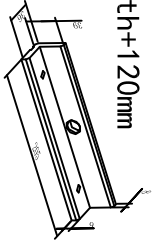

D (8:1)

B (8:1)

C (8:1)

ceiling slot size:
 Slot Length= screen length+120mm
 Slot width =>290mm
 Slot height=>400mm

standrad hanging plate

optional hanging plate

soft hanging method (standard)

Hard hanging method (optional)

Model :	LS-MAIII 5000x5000mm (G) LS-MAFIII5000x5000mm (G)
Measurement :	mm