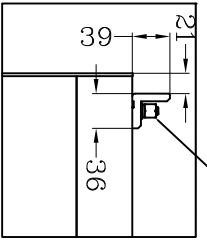

D (8:1)

B (8:1)

C (8:1)

ceiling slot size:
 Slot Length= screen length+120mm
 Slot width =>290mm
 Slot height=>400mm

standrad hanging plate

optional hanging plate

soft hanging method (standard)

Hard hanging method (optional)

Model :	LS-MAIII 5000x5000mm (G) LS-MAFIII5000x5000mm (G)
Measurement :	mm