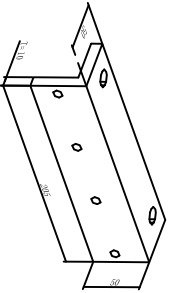

D (8:1)

B (8:1)

C (8:1)

ceiling slot size:
 Slot Length= screen length+120mm
 Slot width =>290mm
 Slot height=>400mm

standrad hanging plate

optional hanging plate

soft hanging method (standard)

Hard hanging method (optional)

Model :	LS-MAIII 5000x5000mm (G) LS-MAFIII5000x5000mm (G)
Measurement :	mm