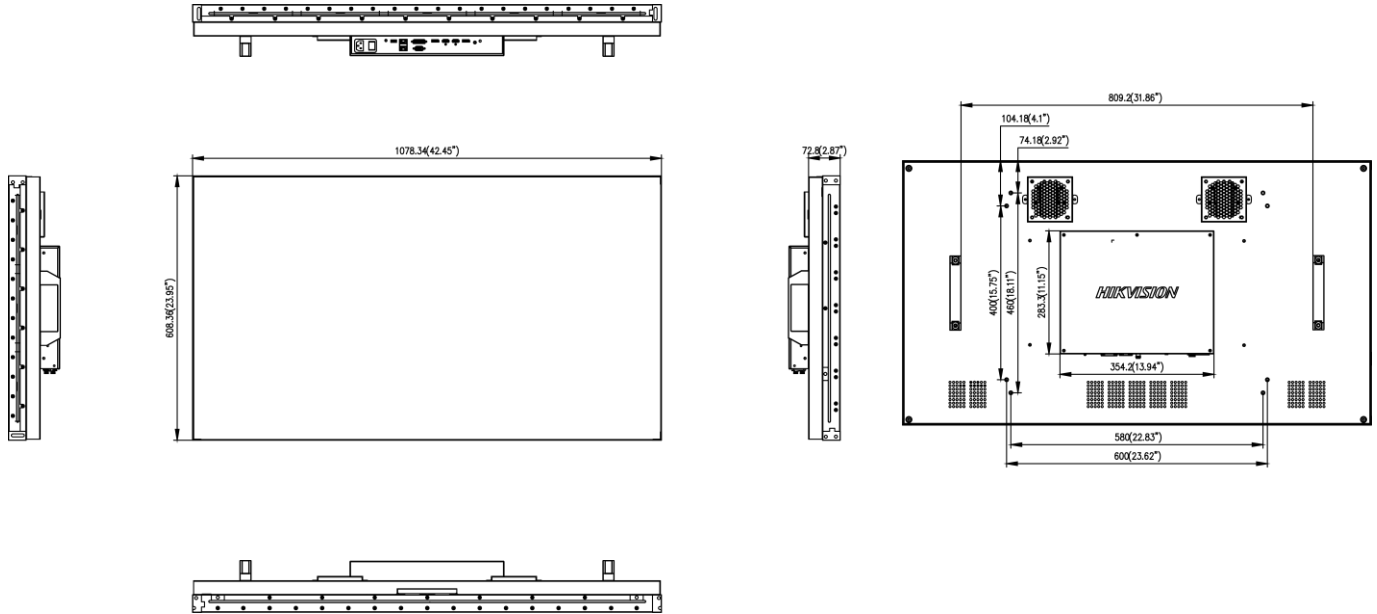

DP IN	DP input interface for digital signals	SWITCH	Switch button
VGA IN	VGA input interface for analog signals	-	-

Dimension