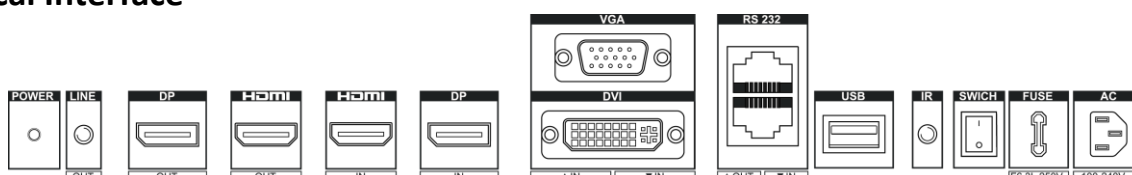

▪ Physical Interface

Interface	Description	Interface	Description
POWER	Power indicator	DVI IN	DVI-I input interface for digital signals
LINE OUT	Audio output interface for analog signals	RS 232 OUT	Serial loopback output interface
DP OUT	DP output interface for digital signals	RS 232 IN	Serial input interface
HDMI OUT	HDMI output interface for digital signals	USB	USB interface
HDMI IN	HDMI input interface for digital signals	IR	IR input interface