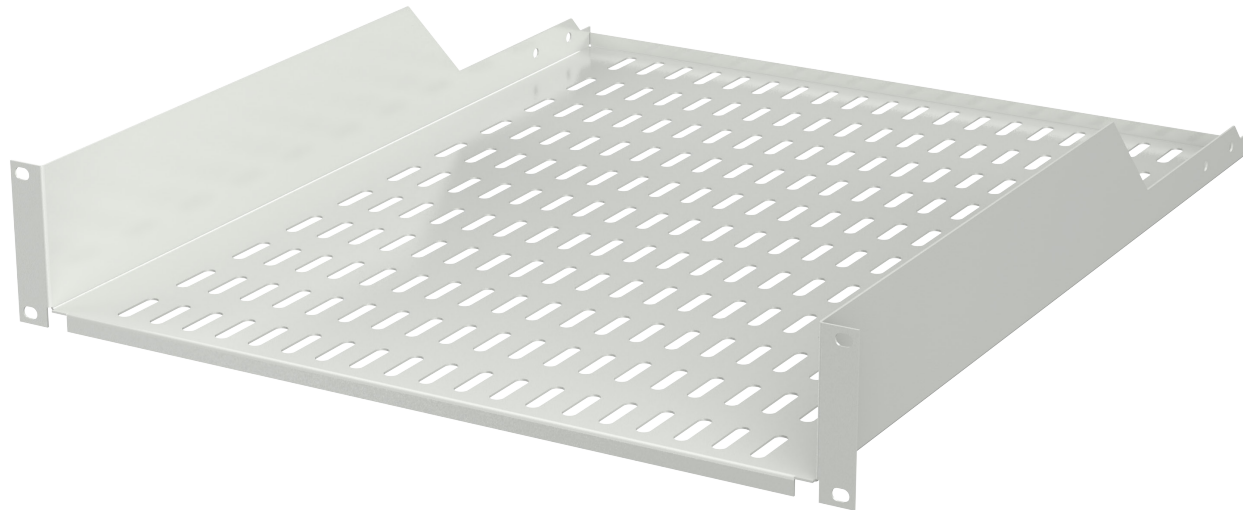

COLOR CODE: RAL9005

COLOR CODE: RAL7035

TECHNICAL DETAILS;

Front View

Side View

Top View

Bottom View