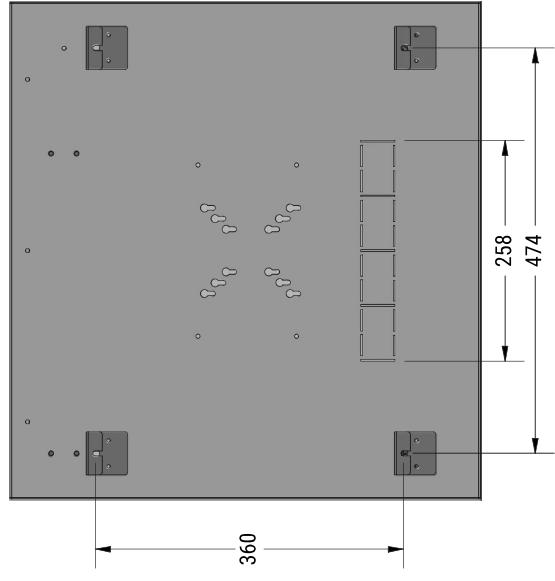

**MAXIMUM
22" SCREEN
COMPATIBLE**

Features

- 19" Device Compatibility
- Wall mounting bracket (welded)
- Movable 1U PDU Sheet
- Movable Device Holder
- Front Cover Inner Wall
- O-Lock

Material

1.2 mm Steel

Appearance

Finish Surface : Powder Coating
Color : RAL7035

Front View

Side View

Rear View

Top View

Bottom View

Front Isometric View