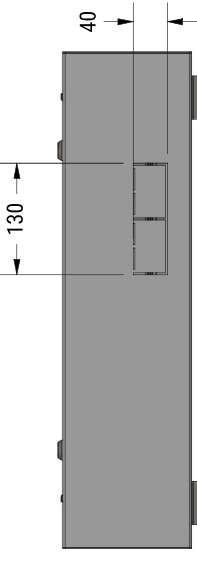

**MAXIMUM
22" SCREEN
COMPATIBLE**

Features

- 19" Device Compatibility
- Wall mounting bracket (welded)
- Movable 1U PDU Sheet
- Movable Device Holder
- Front Cover Inner Wall
- O-Lock

Material

1.2 mm Steel

Appearance

Finish Surface : Powder Coating
Color : RAL7035

Front View

Side View

Rear View

Top View

Bottom View

Front Isometric View