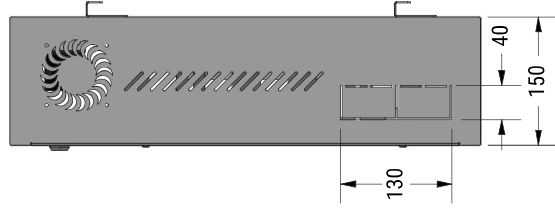

**MAXIMUM
22" SCREEN
COMPATIBLE**

Features

- 19" Device Compatibility
- Wall mounting bracket (welded)
- Movable 1U PDU Sheet
- Movable Device Holder
- Front Cover Inner Wall
- O-Lock

Material

1.2 mm Steel

Appearance

Finish Surface : Powder Coating
Color : RAL7035

Front View

Side View

Rear View

Top View

Bottom View

Front Isometric View