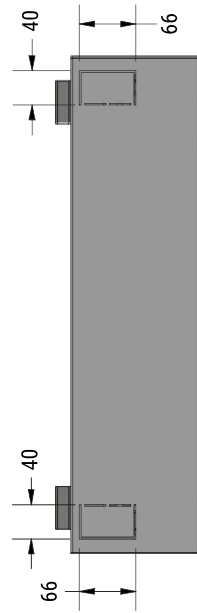

**MAXIMUM
22" SCREEN
COMPATIBLE**

Features

- 19" Device Compatibility
- Wall mounting bracket (welded)
- Movable 1U PDU Sheet
- Movable Device Holder
- Front Cover Inner Wall
- O-Lock

Material

1.2 mm Steel

Appearance

Finish Surface : Powder Coating
Color : RAL7035

Front View

Side View

Rear View

Top View

Bottom View

Front Isometric View