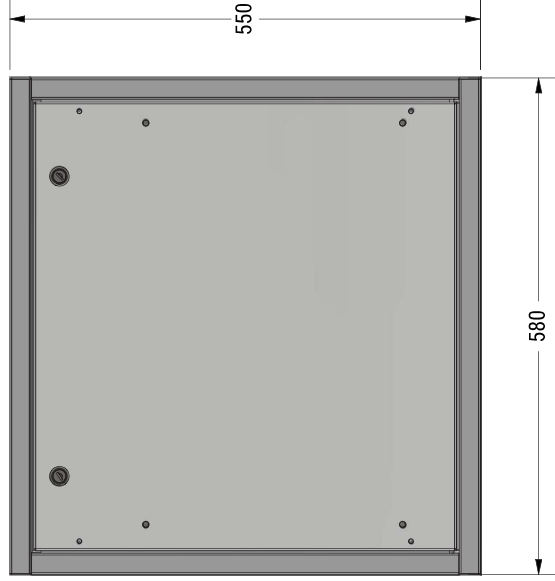

**MAXIMUM
22" SCREEN
COMPATIBLE**

Features

- 19" Device Compatibility
- Wall mounting bracket (welded)
- Movable 1U PDU Sheet
- Movable Device Holder
- Front Cover Inner Wall
- O-Lock

Material

1.2 mm Steel

Appearance

Finish Surface : Powder Coating
Color : RAL7035

Front View

Side View

Rear View

Top View

Bottom View

Front Isometric View