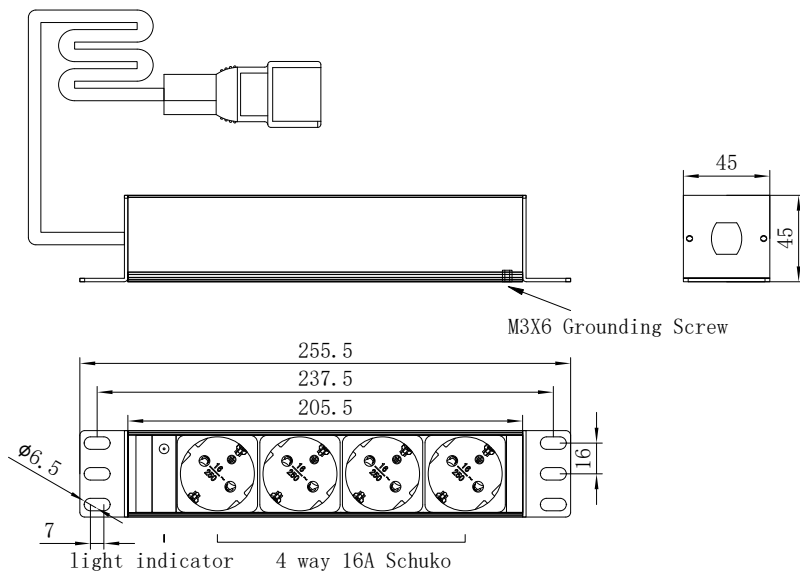

1

2

3

4

5

6

Unit: mm
*Dimension

Technical Requirement

NO.	Items	description					
1	Electrical		250V AC		16A	Max power	4000W
2	Frame	Height	1U	Material	Aluminum	Color	Black
3	Installation	Vretical					
4	Socket/Number	4位16A德式孔					
5	Indication	Light indicator					
6	Monitoring						
7	Cable Spec	3G1.5mm2 2M+Schuko					
8	Fixed Mode	A4 cable buckle					
9	Inter Connection	尾部接地1.5平方					
10	Others	LOGO:		Laser			

Module

1/10 blank+2/10 blank+light indicator+4 way 16A Schuko+2/10 blank

产品名称 Product Name	Power Distribution Unit
客户型号 Customer No.	-
公司型号 Model No.	PDU08-1U-G4-S1
图纸编号 Drawing No.	20240119-04
未注公差 Tolerance: ± 2	比例 Scale: