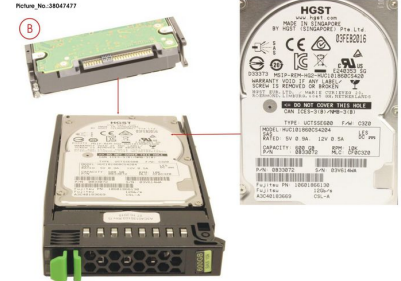

MPN: AHDD088

600GB 2,5" SATA 10K RPM for Primergy RX300 S8,

In CoreParts you will find a wide range of alternative Hard Drives that match the performance of your original Hard Drives with different sizes, Nand Flash and capacities, for consumer or industrial use. All manufactured by high-end, certified and trusted suppliers.

- High Quality
- Tested and certified
- Matching Performance
- Refurbished for a sustainable future

Especificaciones

Features	Capacidad HDD	600 GB
	Interfaz	Serial ATA
	Tamaño HDD	2.5 "
	Velocidad HDD	10000 RPM
Other features	Interno	Yes
Power	Operating voltage	5 V
Vendor information	Brand Name	CoreParts
	Warranty	6 Month(s)