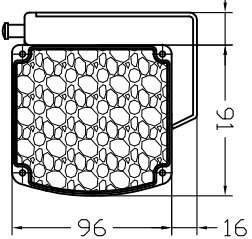

B (5:1)

B2 (2:1)

B2(2:1)

Model :	FA-B-M 120" (16:9) FA-B-MI 120" (16:9)
Measurement :	mm