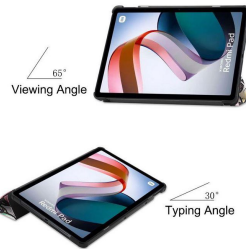

MPN: TABX-XMI-COVER9

Cover for Xiaomi Redmi Pad 10.61 2022. Tri-fold Caster Hard Shell Cover with Auto Wake Function - Graffiti Style

CoreParts offers a range of covers, that's compatible with all major brands for smart devices. All manufactured by high-end, certified and trusted suppliers.

Otras imágenes

Auto Sleep/Wake Function

Wake on open. Sleep on close.

Full Screen Display, Hassle-free Operation