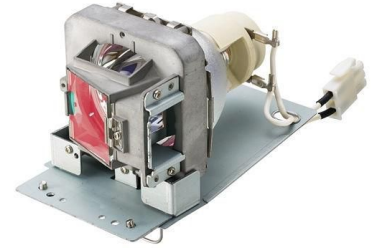

MPN: ML12798

Projector Lamp for Vivitek 2000 hours, 310 Watt fit for Vivitek Projector DH833, DW832, DX831, DX83AAB, DU857

CoreParts offer a wide range of good Quality Projector Lamps for competitive prices, all manufactured by high quality, certified and trusted suppliers.

- High Quality
- Tested and certified
- Matching Performance
- Reliable with 12 months Warranty

Especificaciones

Features	Compatibilidad	DH833, DW832, DX831, DX83AAB, DU857
	Compatibilidad de marca	Vivitek
	Potencia de bombilla	310 W
	Vida útil de la lámpara	2000 h
Technical details	Cantidad por pack	1 pieza(s)
Vendor information	Brand Name	CoreParts
	Warranty	1 Año/s
Weight & dimensions	Tipo de paquete	Box