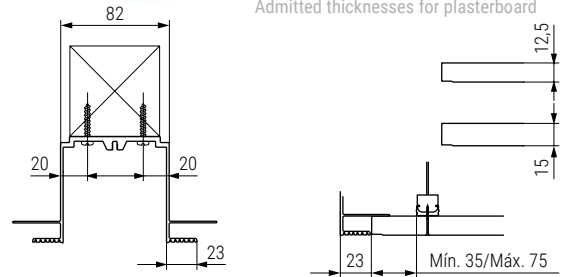

ROLLGLASS+100 Perfil Visto  
Profile exposed

$Y1 = H1 - 47$   
 $Z1 = H1 - 74$

ROLLGLASS+100 Perfil visto, **¿Cómo pedir?/How to order?**:  
Se necesita un kit de accesorios (801.195) y un juego de guías.  
A kit of accessories (801.195) and set of guides are needed.

Carcasa superior para perfil empotrado ROLLGLASS+100  
Upper casing for profile recessed

Espesores admitidos para placas de yeso  
Admitted thicknesses for plasterboard

- La carcasa superior del perfil empotrado se instala durante la obra, permitiendo una correcta integración de la guía empotrada al momento de instalar la puerta
- The upper casing of the recessed profile is installed during construction, allowing for the proper integration of the recessed guide when the door is mounted.