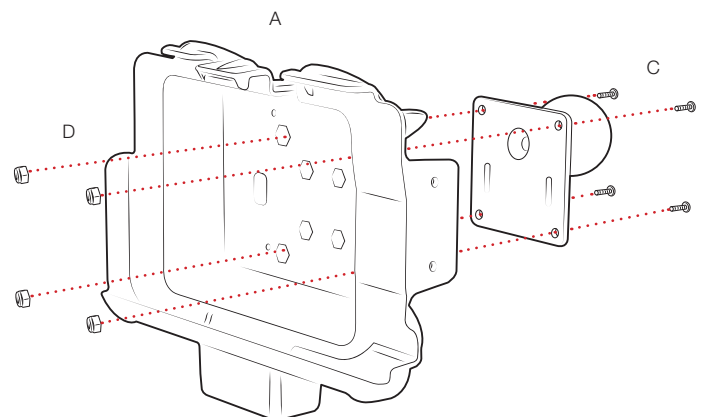

Part Index

*not to scale

A
x1

B
x1

C
#10-24 x 5/8"
x4

D
#10-24 Nylock
x4

E
#8-32 x 5/8"
x4

F
#8-32 x 1/2"
x2

G
#8-32 Nylock
x6

H
x1

I
x1

J
x1

K
x1

! When using tablet without rugged boot, install included inserts to maintain proper fit.

RMR-INS-ZE20SB

Safety Precaution