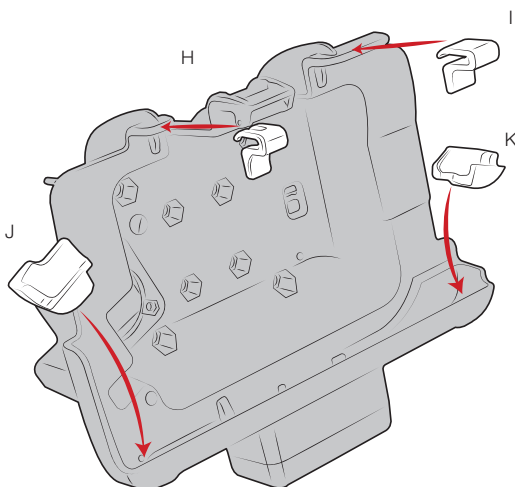

Part Index

*not to scale

A
x1

B
x1

C
#10-24 x 5/8"
x4

D
#10-24 Nylock
x4

E
#8-32 x 5/8"
x4

F
#8-32 x 1/2"
x2

G
#8-32 Nylock
x6

H
x1

I
x1

J
x1

K
x1

! When using tablet without rugged boot, install included inserts to maintain proper fit.

RMR-INS-ZE20SB

Safety Precaution

Do not install this product near or over an airbag deployment area or in a location that obstructs the driver's vision or interferes with vehicle operation. National Products, Inc does not assume responsibility or liability for any such personal injury, death or property damage.