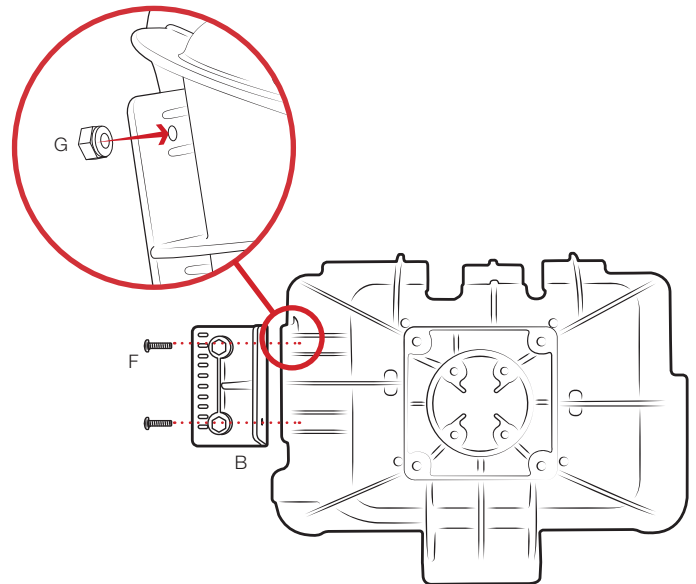

Part Index

*not to scale

A
x1

B
x1

C
#10-24 x 5/8"
x4

D
#10-24 Nylock
x4

E
#8-32 x 5/8"
x4

F
#8-32 x 1/2"
x2

G
#8-32 Nylock
x6

H
x1

I
x1

J
x1

K
x1

! When using tablet without rugged boot, install included inserts to maintain proper fit.

RMR-INS-ZE20SB

Safety Precaution

Do not install this product near or over an airbag deployment area or in a location that obstructs the driver's vision or interferes with vehicle operation. National Products, Inc does not assume responsibility or liability for any such personal injury, death or property damage.