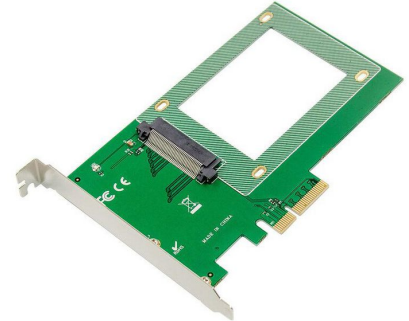

MPN: PX-SA-10145

PCIe X4 U.2 SFF8639 SSD Adapter Card

The ProXtend PX-SA-10145 PCIe x4 U.2 adapter allows you to connect a U.2 SSD drive via the computers PCIe Slot on the motherboard, providing ultra-fast data access and improved system performance.

ProXtend PCIe SSD Adapter Cards offer 100% compatibility with all major vendors, delivering performance and functionality for the most demanding server and desktop applications.

Especificaciones

Design	Certificación	CE,ROHS
	Color producto	Silver, Green
	Interno	Yes
	Uso	PC
Features	Plug and play	Yes
Packaging data	Manual	Yes
Ports & interfaces	Factor forma tarjeta de expansión	Full-height / Full-length
	Interfaz de salida	U.2, SATA
	Interfaz host	PCIe
	NVMe	Yes
	Tarjeta de expansión estándar	PCIe 3.0
System requirements	Sistemas operativos de servidor compatibles	Windows Server 2012 R2
	Sistemas operativos Linux compatibles	Yes
	Sistemas operativos Windows soportados	Windows 8, Windows 8.1, Windows 10
Technical details	Certificados de sostenibilidad	RoHS
	Compliance certificates	RoHS
Vendor information	Brand Name	ProXtend
	Warranty	3 Año/s