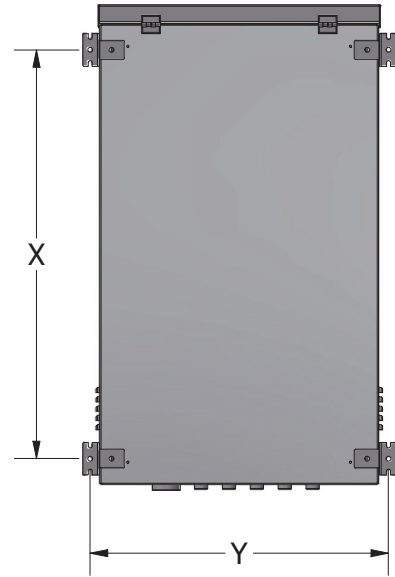

IP66 SERIES WALL TYPE

W:600 D:400 TECHNICAL DETAILS

Front View

Side View

Rear View

Top View

Front View

Side View

| MATERIAL: Powder Coating RAL 7035 | | | | | |
|-----------------------------------|-----|------|-----|--------|-----|
| DIMENSIONS | | | | | |
| SIZE | W | H | D | X | Y |
| RWMIP66W07U66W | 600 | 654 | 600 | 302,15 | 642 |
| RWMIP66W09U66W | 600 | 543 | 600 | 391,05 | 642 |
| RWMIP66W012U66W | 600 | 676 | 600 | 524,4 | 642 |
| RWMIP66W016U66W | 600 | 854 | 600 | 702,2 | 642 |
| RWMIP66W020U66W | 600 | 1032 | 600 | 880 | 642 |

IP66 SERIES WALL TYPE

W:600 D:600 TECHNICAL DETAILS

Front View

Side View

Rear View

Top View

Front View

Side View