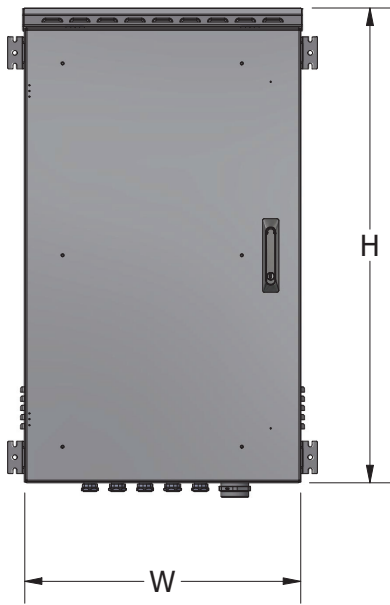

IP66 SERIES WALL TYPE

W:600 D:400 O:OVERVIEW

| MATERIAL: Powder Coating RAL 7035 | | | | | |
|-----------------------------------|-----|------|-----|--------|-----|
| DIMENSIONS | | | | | |
| SIZE | W | H | D | X | Y |
| RWMIP66W07U45W | 600 | 654 | 400 | 302,15 | 642 |
| RWMIP66W09U45W | 600 | 543 | 400 | 391,05 | 642 |
| RWMIP66W012U45W | 600 | 676 | 400 | 524,4 | 642 |
| RWMIP66W016U45W | 600 | 854 | 400 | 702,2 | 642 |
| RWMIP66W020U45W | 600 | 1032 | 400 | 880 | 642 |

IP66 SERIES WALL TYPE

W:600 D:400 TECHNICAL DETAILS

Front View

Side View

Rear View

Top View

Front View

Side View

| MATERIAL: Powder Coating RAL 7035 | | | | | |
|-----------------------------------|-----|------|-----|--------|-----|
| DIMENSIONS | | | | | |
| SIZE | W | H | D | X | Y |
| RWMIP66W07U66W | 600 | 654 | 600 | 302,15 | 642 |
| RWMIP66W09U66W | 600 | 543 | 600 | 391,05 | 642 |
| RWMIP66W012U66W | 600 | 676 | 600 | 524,4 | 642 |
| RWMIP66W016U66W | 600 | 854 | 600 | 702,2 | 642 |
| RWMIP66W020U66W | 600 | 1032 | 600 | 880 | 642 |

IP66 SERIES WALL TYPE

W:600 D:600 TECHNICAL DETAILS

Front View

Side View

Rear View

Top View

Front View

Side View