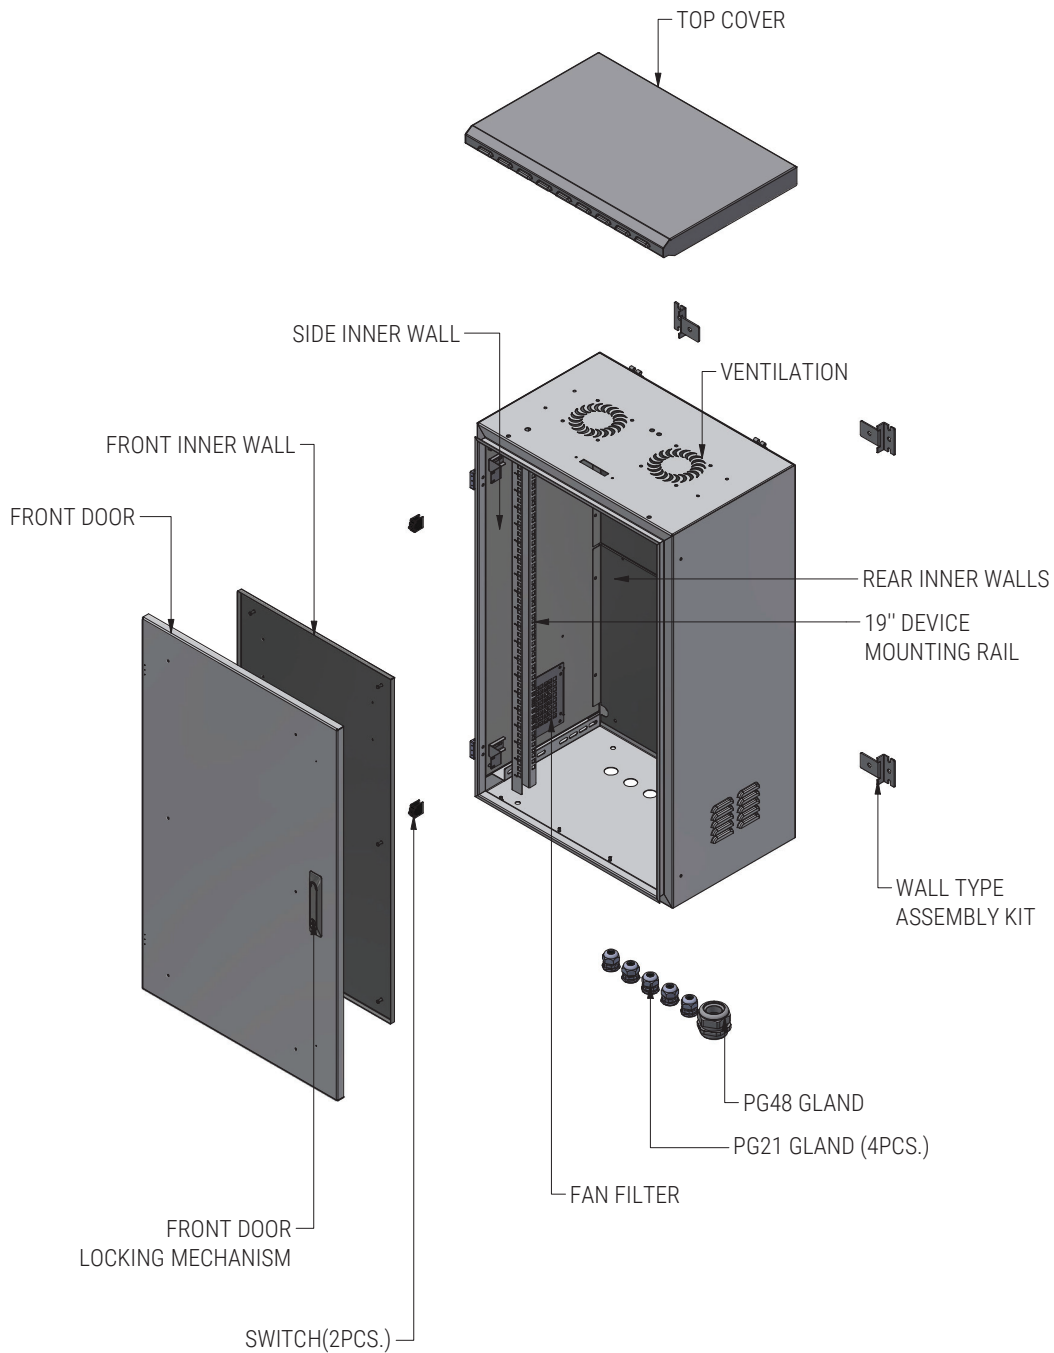

IP66 SERIES WALL TYPE

W:600 D:400 O:OVERVIEW

| MATERIAL: Powder Coating RAL 7035 | | | | | |
|-----------------------------------|-----|------|-----|--------|-----|
| DIMENSIONS | | | | | |
| SIZE | W | H | D | X | Y |
| RWMIP66W07U45W | 600 | 654 | 400 | 302,15 | 642 |
| RWMIP66W09U45W | 600 | 543 | 400 | 391,05 | 642 |
| RWMIP66W012U45W | 600 | 676 | 400 | 524,4 | 642 |
| RWMIP66W016U45W | 600 | 854 | 400 | 702,2 | 642 |
| RWMIP66W020U45W | 600 | 1032 | 400 | 880 | 642 |

IP66 SERIES WALL TYPE

W:600 D:400 TECHNICAL DETAILS

Front View

Side View

Rear View

Top View

Front View

Side View

IP66 SERIES WALL TYPE

W:600 D:600 TECHNICAL DETAILS

Front View

Side View

Rear View

Top View

Front View

Side View