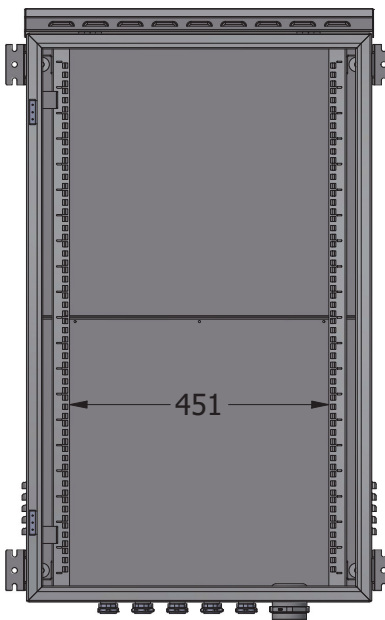

IP66 SERIES WALL TYPE

W:600 D:400 O:OVERVIEW

| MATERIAL: Powder Coating RAL 7035 | | | | | |
|-----------------------------------|-----|------|-----|--------|-----|
| DIMENSIONS | | | | | |
| SIZE | W | H | D | X | Y |
| RWMIP66W07U45W | 600 | 654 | 400 | 302,15 | 642 |
| RWMIP66W09U45W | 600 | 543 | 400 | 391,05 | 642 |
| RWMIP66W012U45W | 600 | 676 | 400 | 524,4 | 642 |
| RWMIP66W016U45W | 600 | 854 | 400 | 702,2 | 642 |
| RWMIP66W020U45W | 600 | 1032 | 400 | 880 | 642 |

IP66 SERIES WALL TYPE

W:600 D:400 TECHNICAL DETAILS

Front View

Side View

Rear View

Top View

Front View

Side View

| MATERIAL: Powder Coating RAL 7035 | | | | | |
|-----------------------------------|-----|------|-----|--------|-----|
| DIMENSIONS | | | | | |
| SIZE | W | H | D | X | Y |
| RWMIP66W07U66W | 600 | 654 | 600 | 302,15 | 642 |
| RWMIP66W09U66W | 600 | 543 | 600 | 391,05 | 642 |
| RWMIP66W012U66W | 600 | 676 | 600 | 524,4 | 642 |
| RWMIP66W016U66W | 600 | 854 | 600 | 702,2 | 642 |
| RWMIP66W020U66W | 600 | 1032 | 600 | 880 | 642 |

IP66 SERIES WALL TYPE

W:600 D:600 TECHNICAL DETAILS

Front View

Side View

Rear View

Top View

Front View

Side View