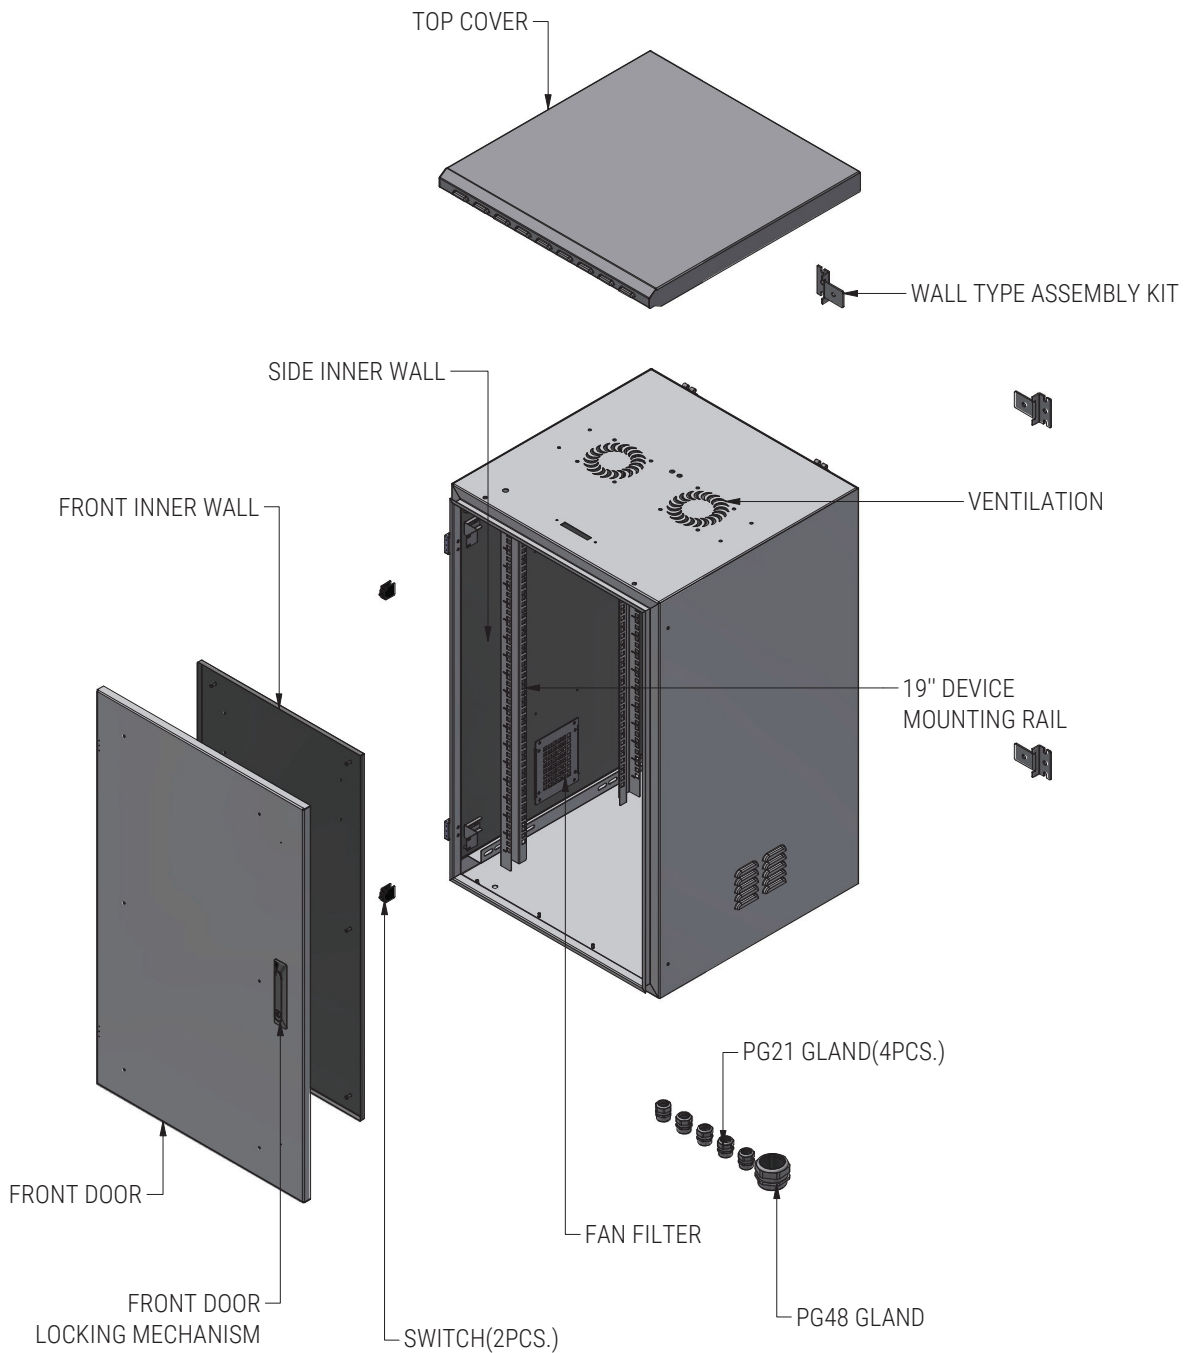

IP66 SERIES WALL TYPE

W:600 D:400 O:OVERVIEW

| MATERIAL: Powder Coating RAL 7035 | | | | | |
|-----------------------------------|-----|------|-----|--------|-----|
| DIMENSIONS | | | | | |
| SIZE | W | H | D | X | Y |
| RWMIP66W07U45W | 600 | 654 | 400 | 302,15 | 642 |
| RWMIP66W09U45W | 600 | 543 | 400 | 391,05 | 642 |
| RWMIP66W012U45W | 600 | 676 | 400 | 524,4 | 642 |
| RWMIP66W016U45W | 600 | 854 | 400 | 702,2 | 642 |
| RWMIP66W020U45W | 600 | 1032 | 400 | 880 | 642 |

IP66 SERIES WALL TYPE

W:600 D:400 TECHNICAL DETAILS

Front View

Side View

Rear View

Top View

Front View

Side View

| MATERIAL: Powder Coating RAL 7035 | | | | | |
|-----------------------------------|-----|------|-----|--------|-----|
| DIMENSIONS | | | | | |
| SIZE | W | H | D | X | Y |
| RWMIP66W07U66W | 600 | 654 | 600 | 302,15 | 642 |
| RWMIP66W09U66W | 600 | 543 | 600 | 391,05 | 642 |
| RWMIP66W012U66W | 600 | 676 | 600 | 524,4 | 642 |
| RWMIP66W016U66W | 600 | 854 | 600 | 702,2 | 642 |
| RWMIP66W020U66W | 600 | 1032 | 600 | 880 | 642 |

IP66 SERIES WALL TYPE

W:600 D:600 TECHNICAL DETAILS

Front View

Side View

Rear View

Top View

Front View

Side View