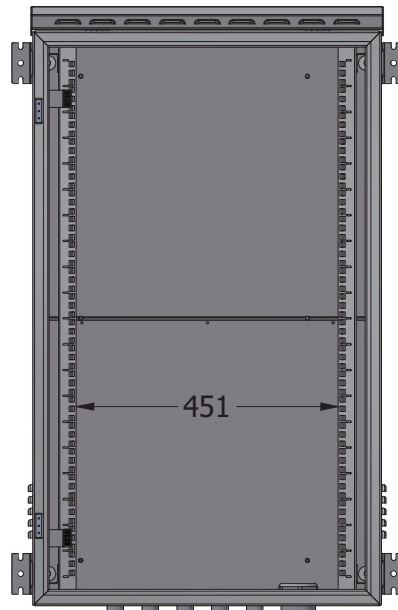

IP66 SERIES WALL TYPE

W:600 D:400 TECHNICAL DETAILS

Front View

Side View

Rear View

Top View

Front View

Side View

| MATERIAL: Powder Coating RAL 7035 | | | | | |
|-----------------------------------|-----|------|-----|--------|-----|
| DIMENSIONS | | | | | |
| SIZE | W | H | D | X | Y |
| RWMIP66W07U66W | 600 | 654 | 600 | 302,15 | 642 |
| RWMIP66W09U66W | 600 | 543 | 600 | 391,05 | 642 |
| RWMIP66W012U66W | 600 | 676 | 600 | 524,4 | 642 |
| RWMIP66W016U66W | 600 | 854 | 600 | 702,2 | 642 |
| RWMIP66W020U66W | 600 | 1032 | 600 | 880 | 642 |

IP66 SERIES WALL TYPE

W:600 D:600 TECHNICAL DETAILS

Front View

Side View

Rear View

Top View

Front View

Side View