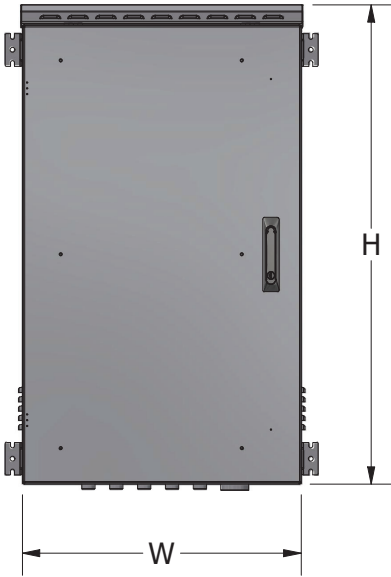

IP66 SERIES WALL TYPE

W:600 D:400 O:OVERVIEW

| MATERIAL: Powder Coating RAL 7035 | | | | | |
|-----------------------------------|-----|------|-----|--------|-----|
| DIMENSIONS | | | | | |
| SIZE | W | H | D | X | Y |
| RWMIP66W07U45W | 600 | 654 | 400 | 302,15 | 642 |
| RWMIP66W09U45W | 600 | 543 | 400 | 391,05 | 642 |
| RWMIP66W012U45W | 600 | 676 | 400 | 524,4 | 642 |
| RWMIP66W016U45W | 600 | 854 | 400 | 702,2 | 642 |
| RWMIP66W020U45W | 600 | 1032 | 400 | 880 | 642 |

IP66 SERIES WALL TYPE

W:600 D:400 TECHNICAL DETAILS

Front View

Side View

Rear View

Top View

Front View

Side View

| MATERIAL: Powder Coating RAL 7035 | | | | | |
|-----------------------------------|-----|------|-----|--------|-----|
| DIMENSIONS | | | | | |
| SIZE | W | H | D | X | Y |
| RWMIP66W07U66W | 600 | 654 | 600 | 302,15 | 642 |
| RWMIP66W09U66W | 600 | 543 | 600 | 391,05 | 642 |
| RWMIP66W012U66W | 600 | 676 | 600 | 524,4 | 642 |
| RWMIP66W016U66W | 600 | 854 | 600 | 702,2 | 642 |
| RWMIP66W020U66W | 600 | 1032 | 600 | 880 | 642 |

IP66 SERIES WALL TYPE

W:600 D:600 TECHNICAL DETAILS

Front View

Side View

Rear View

Top View

Front View

Side View