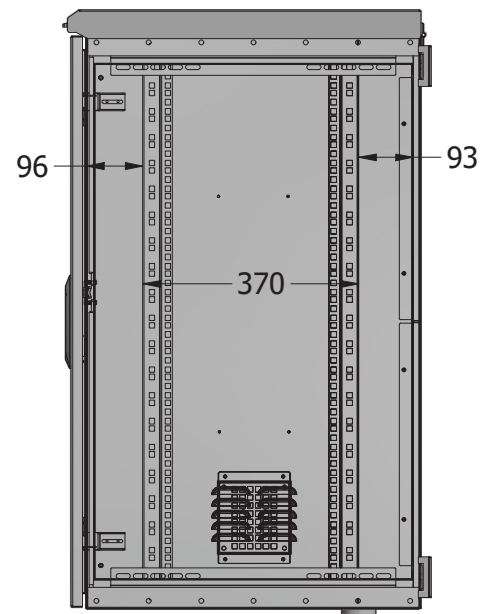

IP66 SERIES WALL TYPE

W:600 D:400 TECHNICAL DETAILS

Front View

Side View

Rear View

Top View

Front View

Side View

| MATERIAL: Powder Coating RAL 7035 | | | | | |
|-----------------------------------|-----|------|-----|--------|-----|
| DIMENSIONS | | | | | |
| SIZE | W | H | D | X | Y |
| RWMIP66W07U66W | 600 | 654 | 600 | 302,15 | 642 |
| RWMIP66W09U66W | 600 | 543 | 600 | 391,05 | 642 |
| RWMIP66W012U66W | 600 | 676 | 600 | 524,4 | 642 |
| RWMIP66W016U66W | 600 | 854 | 600 | 702,2 | 642 |
| RWMIP66W020U66W | 600 | 1032 | 600 | 880 | 642 |

IP66 SERIES WALL TYPE

W:600 D:600 TECHNICAL DETAILS

Front View

Side View

Rear View

Top View

Front View

Side View