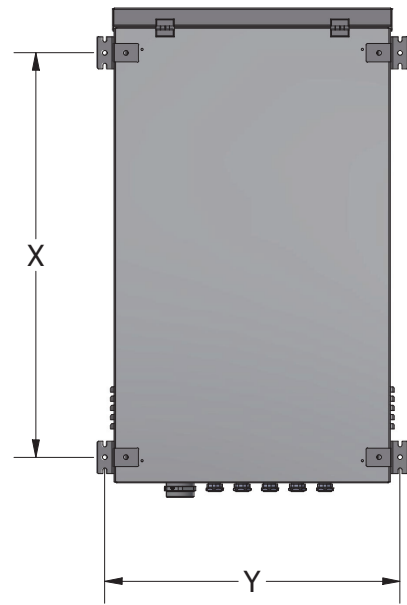

IP66 SERIES WALL TYPE

W:600 D:400 O:OVERVIEW

| MATERIAL: Powder Coating RAL 7035 | | | | | |
|-----------------------------------|-----|------|-----|--------|-----|
| DIMENSIONS | | | | | |
| SIZE | W | H | D | X | Y |
| RWMIP66W07U45W | 600 | 654 | 400 | 302,15 | 642 |
| RWMIP66W09U45W | 600 | 543 | 400 | 391,05 | 642 |
| RWMIP66W012U45W | 600 | 676 | 400 | 524,4 | 642 |
| RWMIP66W016U45W | 600 | 854 | 400 | 702,2 | 642 |
| RWMIP66W020U45W | 600 | 1032 | 400 | 880 | 642 |

IP66 SERIES WALL TYPE

W:600 D:400 TECHNICAL DETAILS

Front View

Side View

Rear View

Top View

Front View

Side View

| MATERIAL: Powder Coating RAL 7035 | | | | | |
|-----------------------------------|-----|------|-----|--------|-----|
| DIMENSIONS | | | | | |
| SIZE | W | H | D | X | Y |
| RWMIP66W07U66W | 600 | 654 | 600 | 302,15 | 642 |
| RWMIP66W09U66W | 600 | 543 | 600 | 391,05 | 642 |
| RWMIP66W012U66W | 600 | 676 | 600 | 524,4 | 642 |
| RWMIP66W016U66W | 600 | 854 | 600 | 702,2 | 642 |
| RWMIP66W020U66W | 600 | 1032 | 600 | 880 | 642 |

IP66 SERIES WALL TYPE

W:600 D:600 TECHNICAL DETAILS

Front View

Side View

Rear View

Top View

Front View

Side View