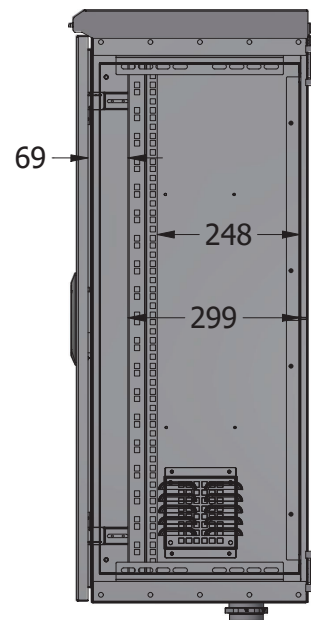

IP66 SERIES WALL TYPE

W:600 D:400 O:OVERVIEW

| MATERIAL: Powder Coating RAL 7035 | | | | | |
|-----------------------------------|-----|------|-----|--------|-----|
| DIMENSIONS | | | | | |
| SIZE | W | H | D | X | Y |
| RWMIP66W07U45W | 600 | 654 | 400 | 302,15 | 642 |
| RWMIP66W09U45W | 600 | 543 | 400 | 391,05 | 642 |
| RWMIP66W012U45W | 600 | 676 | 400 | 524,4 | 642 |
| RWMIP66W016U45W | 600 | 854 | 400 | 702,2 | 642 |
| RWMIP66W020U45W | 600 | 1032 | 400 | 880 | 642 |

IP66 SERIES WALL TYPE

W:600 D:400 TECHNICAL DETAILS

Front View

Side View

Rear View

Top View

Front View

Side View

| MATERIAL: Powder Coating RAL 7035 | | | | | |
|-----------------------------------|-----|------|-----|--------|-----|
| DIMENSIONS | | | | | |
| SIZE | W | H | D | X | Y |
| RWMIP66W07U66W | 600 | 654 | 600 | 302,15 | 642 |
| RWMIP66W09U66W | 600 | 543 | 600 | 391,05 | 642 |
| RWMIP66W012U66W | 600 | 676 | 600 | 524,4 | 642 |
| RWMIP66W016U66W | 600 | 854 | 600 | 702,2 | 642 |
| RWMIP66W020U66W | 600 | 1032 | 600 | 880 | 642 |

IP66 SERIES WALL TYPE

W:600 D:600 TECHNICAL DETAILS

Front View

Side View

Rear View

Top View

Front View

Side View