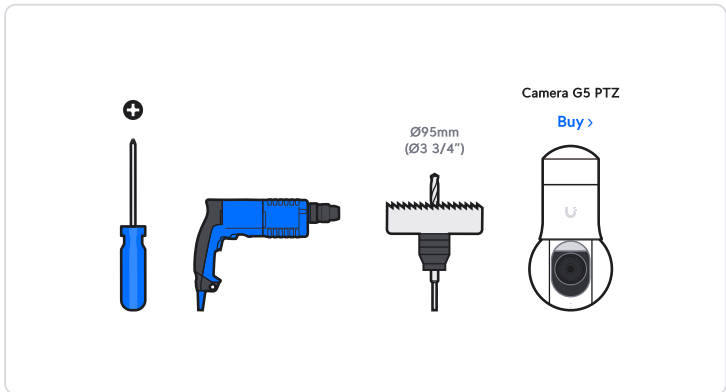

G5 PTZ In-Ceiling Mount

1

2

3

4

1x

b

5