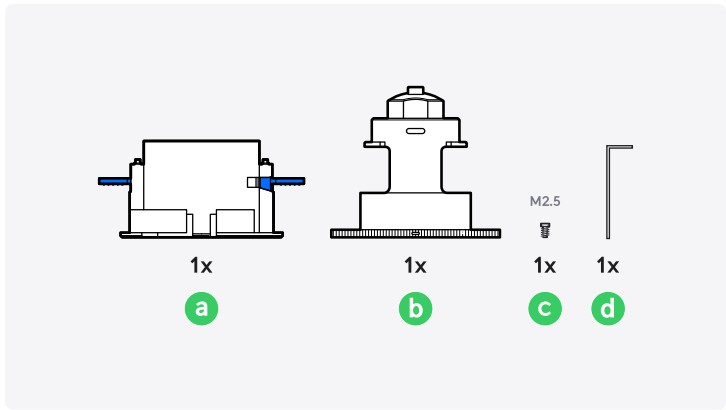

G5 PTZ In-Ceiling Mount

1

2

3

4

1x

b

5