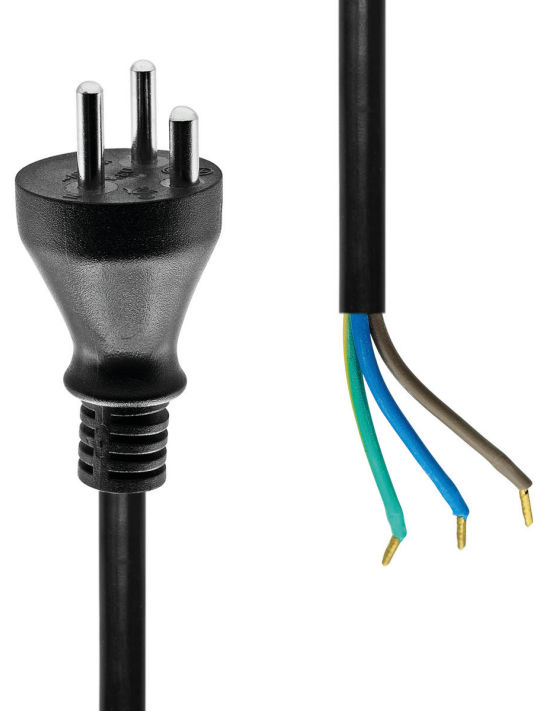

Type K to Open End Montage Power Cord 1 m

Part no. PC-KOE-001-M

The ProXtend PC-KOE-001-M power cord is suited for montage situations and enables customization of a cable with a straight male type K connector on one end, and an open end on the other.

TYPE K

OPEN END

Cable Type	H05VV-F
Connector 1	Type K
Connector 1 Gender	Male
Connector 1 Form Factor	Straight
Connector 1 Lockable	No
Connector 2	Open End
Connector 2 Gender	/
Connector 2 Form Factor	/
Connector 2 Lockable	/
Suitable for use in Country/Region	Denmark & Greenland
Cable Length	1 m
Cable Color	Black
Conductor Material	Copper
Jacket Material	Polyvinyl chloride (PVC)
Cable Core Size	1
Number of Cable Cores	3
Number of Conductors	32
Overload Protection	No
Input Voltage	250V
Input Current	16A
Operating Temperature	-15° - 60°C
Storage Temperature	-20° - 70°C
Certification	VDE, Demko
Sustainability Certificates	RoHS, REACH, LVD
Country of Origin	China
Plug and Play	No