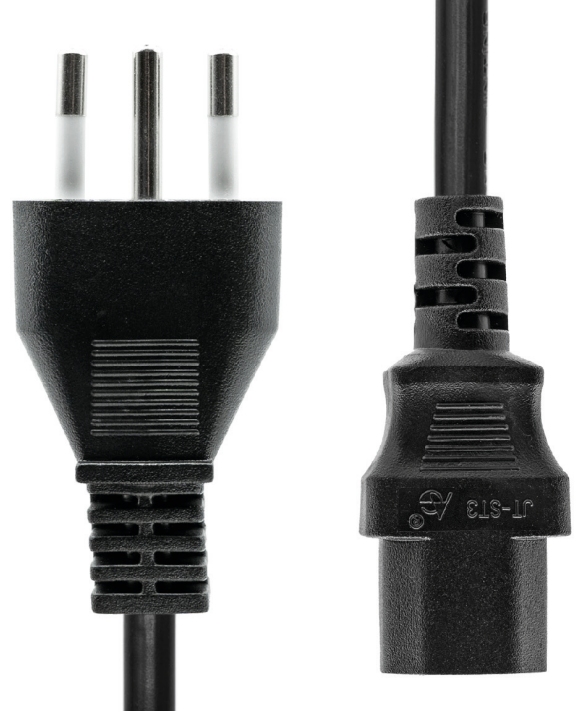

## Type L to C13 Power Cord 5m

### Part no. PC-LC13-005

The Proxtend PC-LC13-005 power cord enables a connection between a male type L connector, and a female C13 connector. Both connectors feature a straight form factor.

Cable Type	H05VV-F
Connector 1	Type L
Connector 1 Gender	Male
Connector 1 Form Factor	Straight
Connector 1 Lockable	No
Connector 2	C13
Connector 2 Gender	Female
Connector 2 Form Factor	Straight
Connector 2 Lockable	No
Suitable for use in Country/Region	Italy
Cable Length	5m
Cable Color	Black
Conductor Material	Copper
Jacket Material	Polyvinyl chloride (PVC)
Cable Core Size	1
Number of Cable Cores	3
Number of Conductors	32
Overload Protection	No
Input Voltage	250V
Input Current	10A
Operating Temperature	-15° - 60°C
Storage Temperature	-20° - 70°C
Certification	VDE
Sustainability Certificates	RoHS, REACH, LVD
Country of Origin	China
Plug and Play	Yes