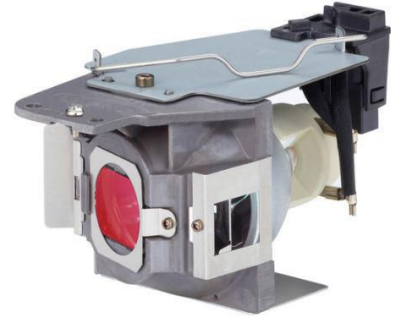

MPN: ML12679

Projector Lamp for Canon 3000 hours, 210 Watt fit for Canon Projector LV-WX300ST, LV-X320, LV-WX320

CoreParts offer a wide range of good Quality Projector Lamps for competitive prices, all manufactured by high quality, certified and trusted suppliers.

- High Quality
- Tested and certified
- Matching Performance
- Reliable with 12 months Warranty

Especificaciones

Features	Compatibilidad	LV-WX300ST, LV-X320
	Compatibilidad de marca	Canon
	Potencia de bombilla	210 W
	Vida útil de la lámpara	3000 h
Technical details	Cantidad por pack	1 pieza(s)
Vendor information	Brand Name	CoreParts
	Warranty	1 Año/s
Weight & dimensions	Tipo de paquete	Box