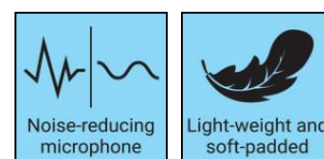

Wireless Office Headset Pro+

Article n °:

126-18

EAN: