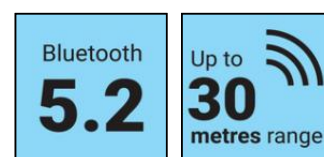

Wireless Office Headset Pro+

Article n °:

126-18

EAN: