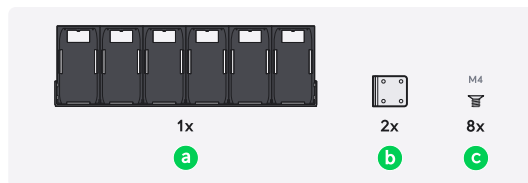

AI Port Rack Mount

1

2

3

4

5

10#-32
4x
e

If you need further assistance, visit our [Help Center](#) or contact [Ubiquiti Support](#).