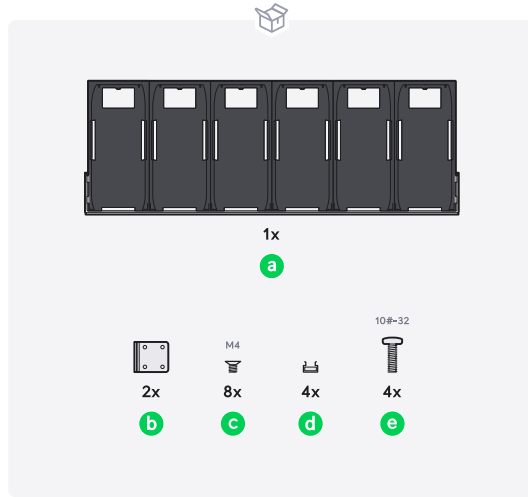

AI Port Rack Mount

1

2

3

4

5

10#-32
4x
e

If you need further assistance, visit our [Help Center](#) or contact [Ubiquiti Support](#).