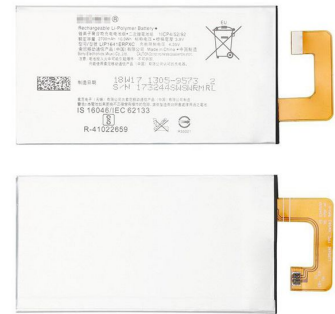

MPN: MOBX-SONY-XPXA1U-22

Sony Xperia XA1 Ultra LIP1641E RPXC Battery, 3.8V-10.3Wh, 2700 mAh, Li-ion Polymer

Discover the trusted quality of CoreParts. Engineered to deliver unmatched performance and ensures that your device remains powered and ready for all your demands. Produced with rigorous quality control, each component meets high standards for reliability and longevity. Backed by a 12 Month(s) warranty, CoreParts products offer you confidence in every use, knowing you're investing in sustainability and cost efficiency. Our easy-to-install parts help you avoid costly replacements, empowering you to extend the life of your devices, reduce e-waste, and support a greener future. Choose CoreParts for high-quality, value-driven solutions that stand up to daily use and deliver ongoing reliability.

- High Quality
- Tested and certified
- Matching Performance
- Reliable with 12 month Warranty

Caractéristiques

Autres caractéristiques	Nombre de batteries incluses	1 pièce(s)
	Quantité	1
Caractéristiques	Certification	CE
	Compatibilité	Xperia XA1
	Compatibilité de marque	Sony
	Couleur du produit	Noir
	Tension des piles	3,8 V
	Type de produit	Batterie/Pile
Informations sur l'emballage	Quantité	1 pièce(s)
Poids et dimensions	Type d'emballage	Box
Vendor information	Brand Name	CoreParts
	Warranty	1 Année (s)