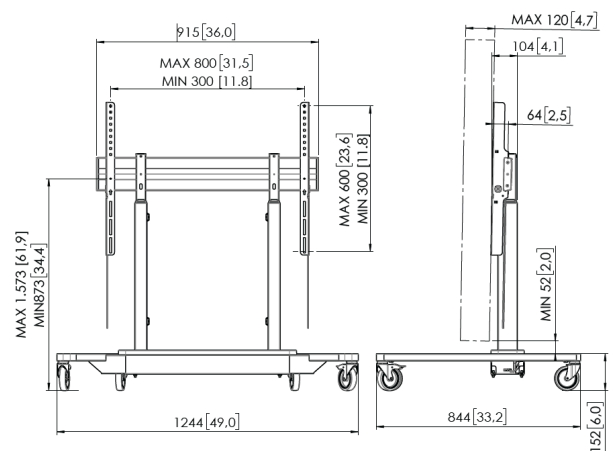

Position screen smoothly and safely at the right height

A RISE 4205 electric display and TV lift trolley is suitable for displays up to 86" and up to 120 kg. This lift lends itself perfectly to large interactive screens and, at a speed of 50mm/s, safely and easily lifts the screen to the desired height. This lift also has a height adjustment of 700 mm, making it ideal for use in a school or business environment. Thereby, the open nature of the trolley frame makes it easy to move within (older) school or office buildings. The top down mounting ensures quick installation. The warranty is 5 years. Safety is paramount. Vogel's display lifts meet the highest international safety standards TÜV, CE, and GS. In addition, this trolley also complies with ADA guidelines, which means that persons with reduced mobility can also easily operate the display. Although programmed for 86-inch screens, these electric lift systems can be used for most 98-inch screens. Sometimes a small software adjustment (adjustment of height) may be necessary (see user manual).

RISE 4205 Motorized Display Lift trolley, 50mm/s, 700mm stroke (Black, EU)

Specifications

Motorized	Yes
Remote controlled	Yes
Min. screen size (inch)	43
Max. screen size (inch)	86
Min. horizontal hole pattern (mm)	200
Max. horizontal hole pattern (mm)	800
Min. vertical hole pattern (mm)	200
Max. vertical hole pattern (mm)	600
Min. distance to floor - center display (mm)	873
Max. distance to floor - center display (mm)	1573
Max. weight load (kg)	120
Max. weight load (Lbs)	264.55
Height adjustment (mm)	700
Cable management	Integrated cable management
Max. number of cables to hold	Up to 5 cables
Anti Collision safety mechanism	Yes
Width	1244
Depth	844
Article number (SKU)	7342050
EAN single box	8712285408786
Colour	Black
Certifications	ADA CE GS TÜV
TÜV certified	Yes
Guarantee	5 years