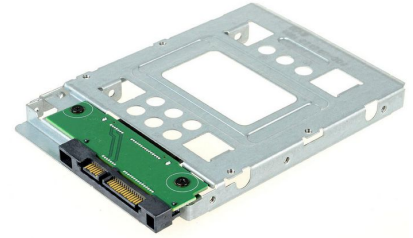

MPN: KIT2535

## 2.5" - 3.5" SATA Hdd Bracket

CoreParts 2.5" - 3.5" SATA Hdd Bracket

- High Quality
- Tested and certified
- Matching Performance
- Reliable with 12 month Warranty