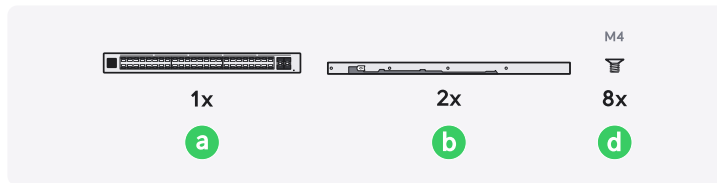

Enterprise Campus 48 PoE

1

2

3

4

5

6

7

8

9

10

1

2

Hot-Swappable Power Module

[Buy >](#)

Hot-Swappable Fan Module
(4020 - Front to Back Airflow)