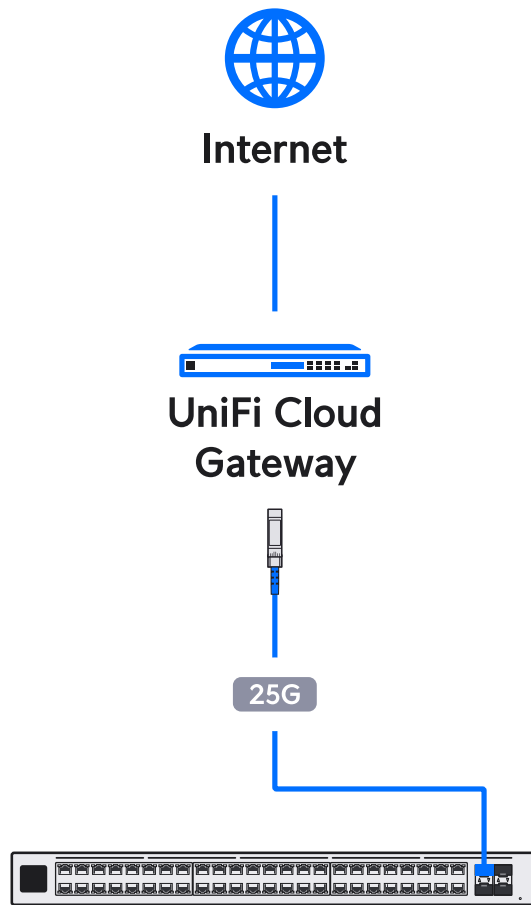

8

9

10

1

2

Hot-Swappable Power Module

[Buy >](#)

Hot-Swappable Fan Module
(4020 - Front to Back Airflow)