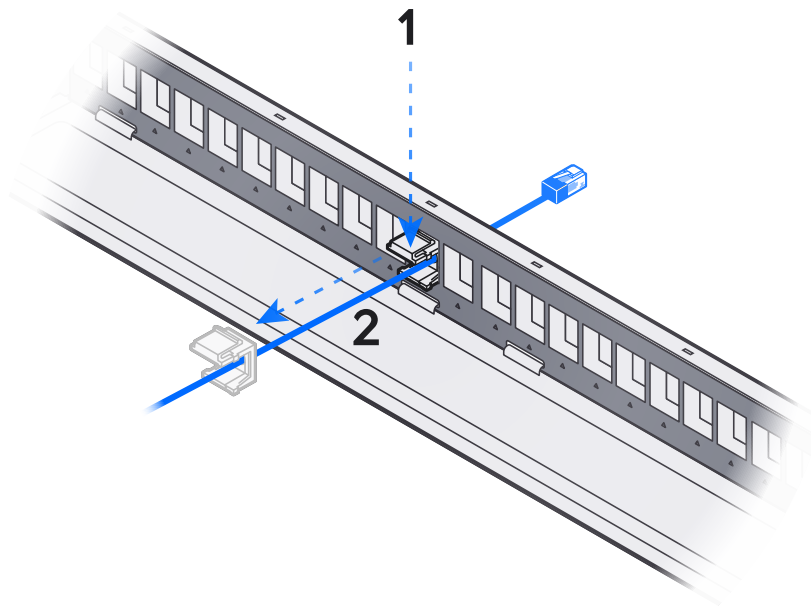

If you need further assistance, visit our [Help Center](#) or contact [Ubiquiti Support](#).