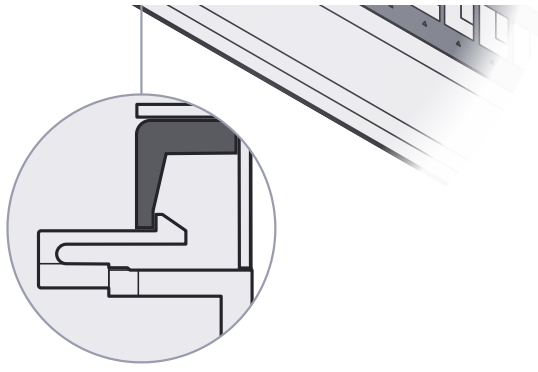

If you need further assistance, visit our [Help Center](#) or contact [Ubiquiti Support](#).