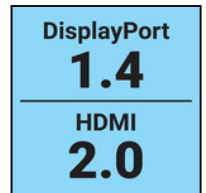

L'adaptateur Sandberg DisplayPort 1.4 vers HDMI 2.0 4K vous offre une connexion claire comme du cristal entre DisplayPort et HDMI, avec une prise en charge complète jusqu'à 4K à 60 Hz. L'adaptateur délivre à la fois une vidéo et un son de haute qualité, parfaits pour tout, des présentations au streaming home cinéma. Le boîtier en aluminium robuste offre durabilité et un look élégant.