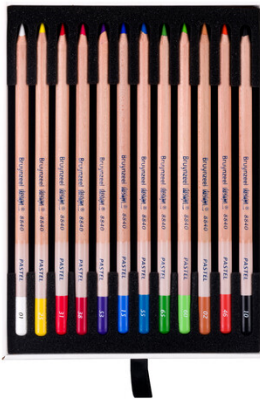

Bruynzeel Pastel

8840H12 - Bruynzeel Design pastel pencil box | 12 colours

12 pastel pencils in a deluxe storage box. Make the finest pastel drawings with these superior pastel pencils. The perfect harmony between the colours and the colour core of Ø 3.8 mm helps you in this, together with the excellent colour transfer and high quality colour pigments. Can be mixed with one another and used for watercolouring. Also available separately in 48 different colours.

Characteristics:

- 01 White - 02 Brown - 10 Black - 15 Ultramarine - 25 Lemon Yellow - 31 Vermilion
- 38 Carmine - 46 Sanguine - 53 Violet - 60 Light Green - 65 Apple Green - 87 Metallic Silver

Target group

16+

Content

12 pastel pencils in a deluxe storage box.

[Click here for the original image](#)

[Click here for the original image](#)

Commodity code

96091090

Consumer unit